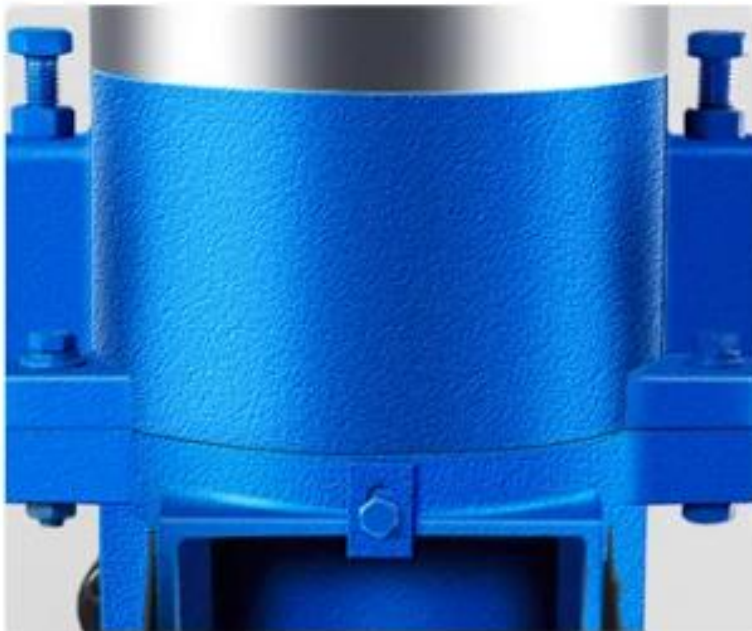

Adjust the distance between roller&disc
keep the nuts on both sides balanced
not bring damage to roller&disc