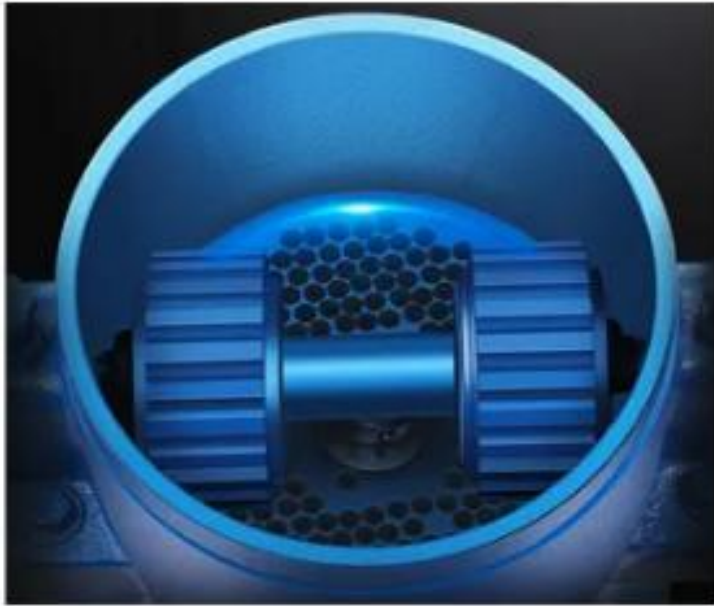

5mm

Widened Feed Inlet  
Convenient for Feeding

Pure Copper Motor  
High Power&Low Noise

Coupling Rotation, Low Friction  
Less Transmission Ratio Loss than Belt

Stainless Steel Coupling  
High Temperature Quenching

Chromium-manganese Steel  
High Temperature Quenching

Length of Feed Pellets can be  
Adjusted at Any Time

Grinding Disc Size from  
3mm to 7mm for Choice

Nylon Casters  
Wear-resistant& durable

Oil Window&Oil Dipstick  
Accurately Detect the Oil Level