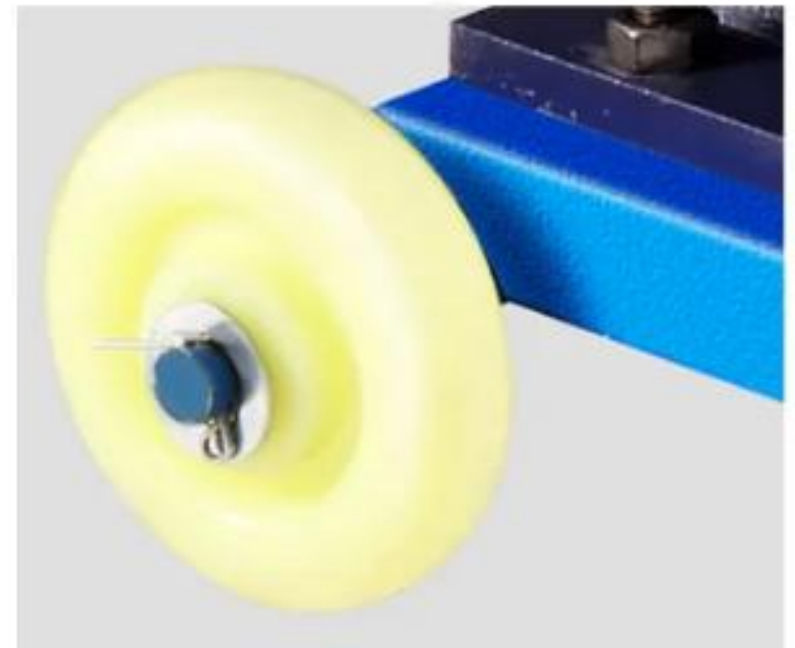

5mm

Widened Feed Inlet  
Convenient for Feeding

Pure Copper Motor  
High Power&Low Noise

Coupling Rotation, Low Friction  
Less Transmission Ratio Loss than Belt

Stainless Steel Coupling  
High Temperature Quenching

Chromium-manganese Steel  
High Temperature Quenching

Length of Feed Pellets can be  
Adjusted at Any Time

Grinding Disc Size from  
3mm to 7mm for Choice

Nylon Casters  
Wear-resistant& durable

Oil Window&Oil Dipstick  
Accurately Detect the Oil Level