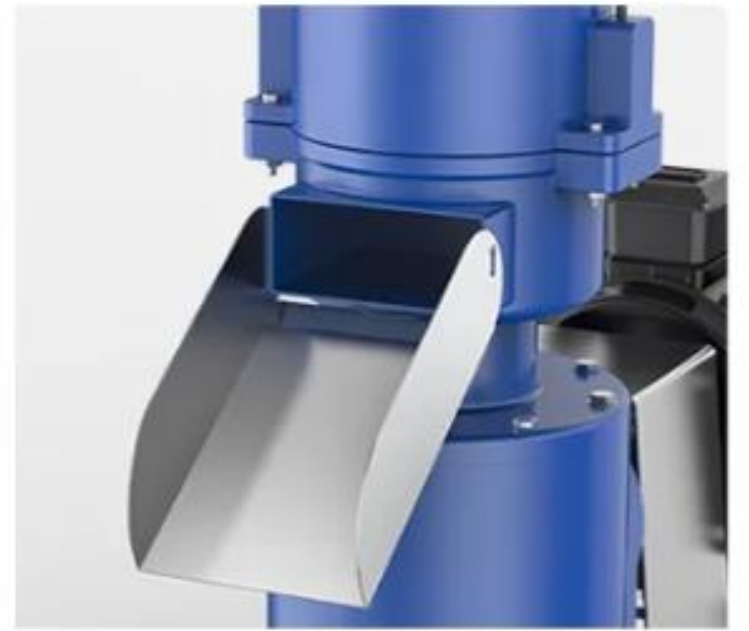

Widened discharge port
Smooth discharging
the baffle prevents the feed from falling