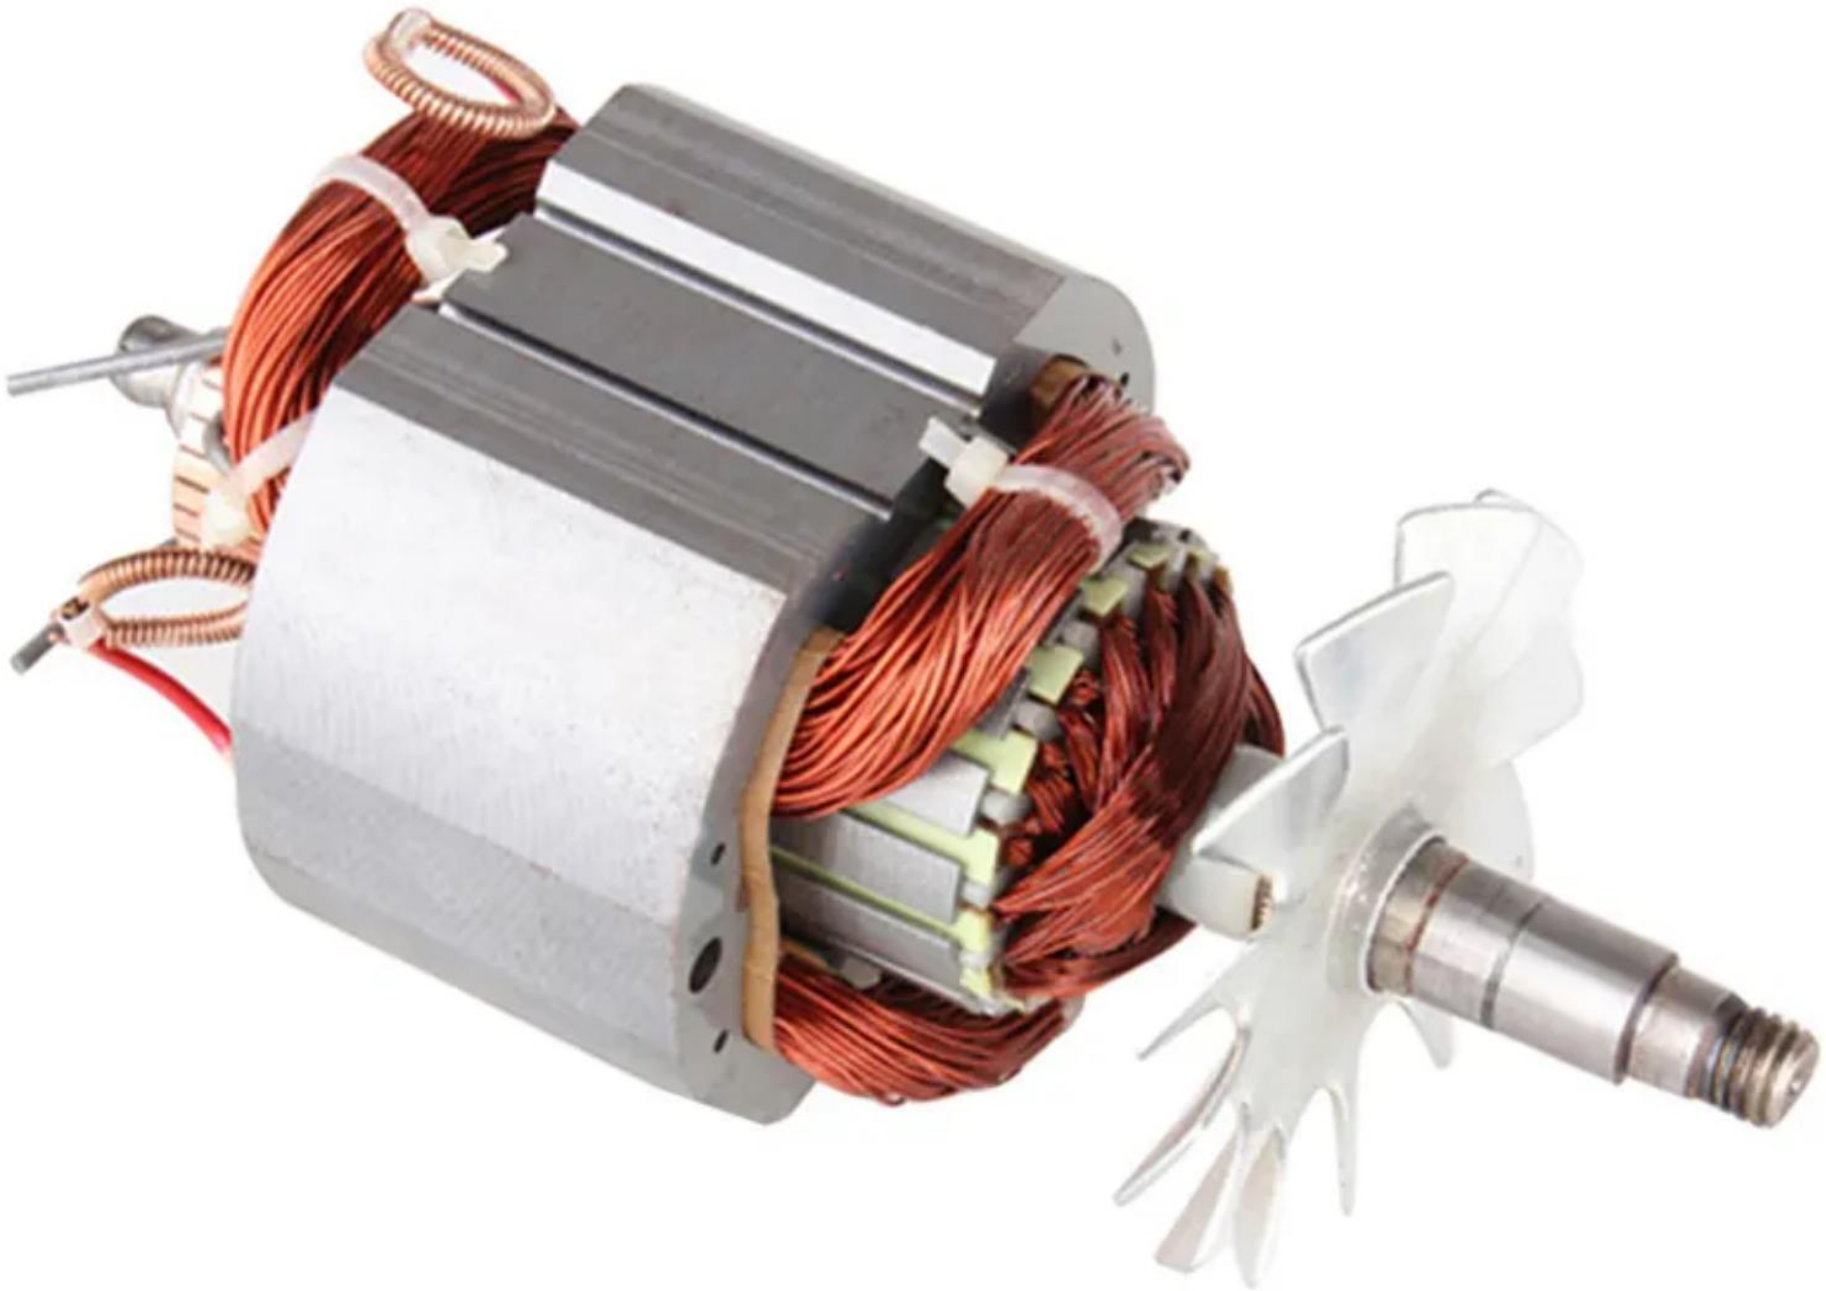

power switch

Air overload protector

Rubber anti foot pad

LARGE PURE COPPER MOTOR

Strong stability and long service life

Technical Details

Model:- Yukti 487. **Dimension:-** 30X26X47CM. **Capacity:-** 5-7kg per hour (depend on material).
Interval Time:- 5 minute max. **Running Time:-** 5 Minute Max. **Hopper Capacity:-** 1000g (unit rice).
Fineness:- 60-350mesh. **Speed:-** 32000 r/min. **Weight:-** 8Kg. **Power:-** 3.1Kw, 4hp. **Voltage:-** 220v.
Moisture Of Raw Material:- Below 0%. **Material:-** High Grade Stainless Steel 430. **Warranty:-** No.
Shipping:- All India Free. **Service:-** Online.