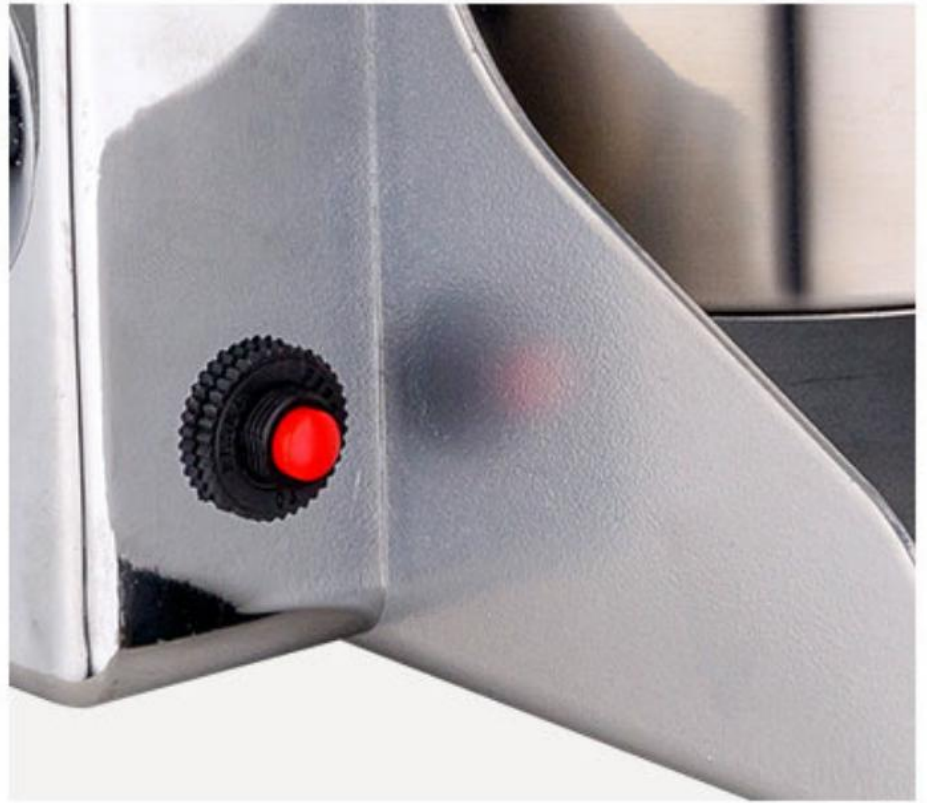

1

Anti-Slip Foot Pads

Made of natural rubber material, high abrasion resistance, will not slip on any table top.

**2**

Cabin Cover

Enlarged handle, easy to use. Aluminum alloy buckles on both sides ensure that the cover does not fall off.

3 Inner Bulge

The bulging design can bounce the raw materials back to the crushing chamber during the crushing process, so as to achieve no dead angle grinding.

4 Timing Switch

The maximum set time is five minutes. The pulverization time can be set according to the raw material and the desired powder fineness.

6 Body Fixing Knob

PP material knob, easy to fix and loosen the body. Control the swing and tightness of the machine to facilitate the grinding of raw materials in the crushing bin.

7 Bottom Vent

Motor cooling vents to avoid excessive heat caused by high-speed operation of the motor and improve usability.

8 Side Handle

It is used to dump out the materials in the crushing bin. The side handle enables the machine to be picked up with one hand, which is convenient and labor-saving.

High-Speed Grinder

- Big Capacity
- Stainless steel
- Powerful Motor