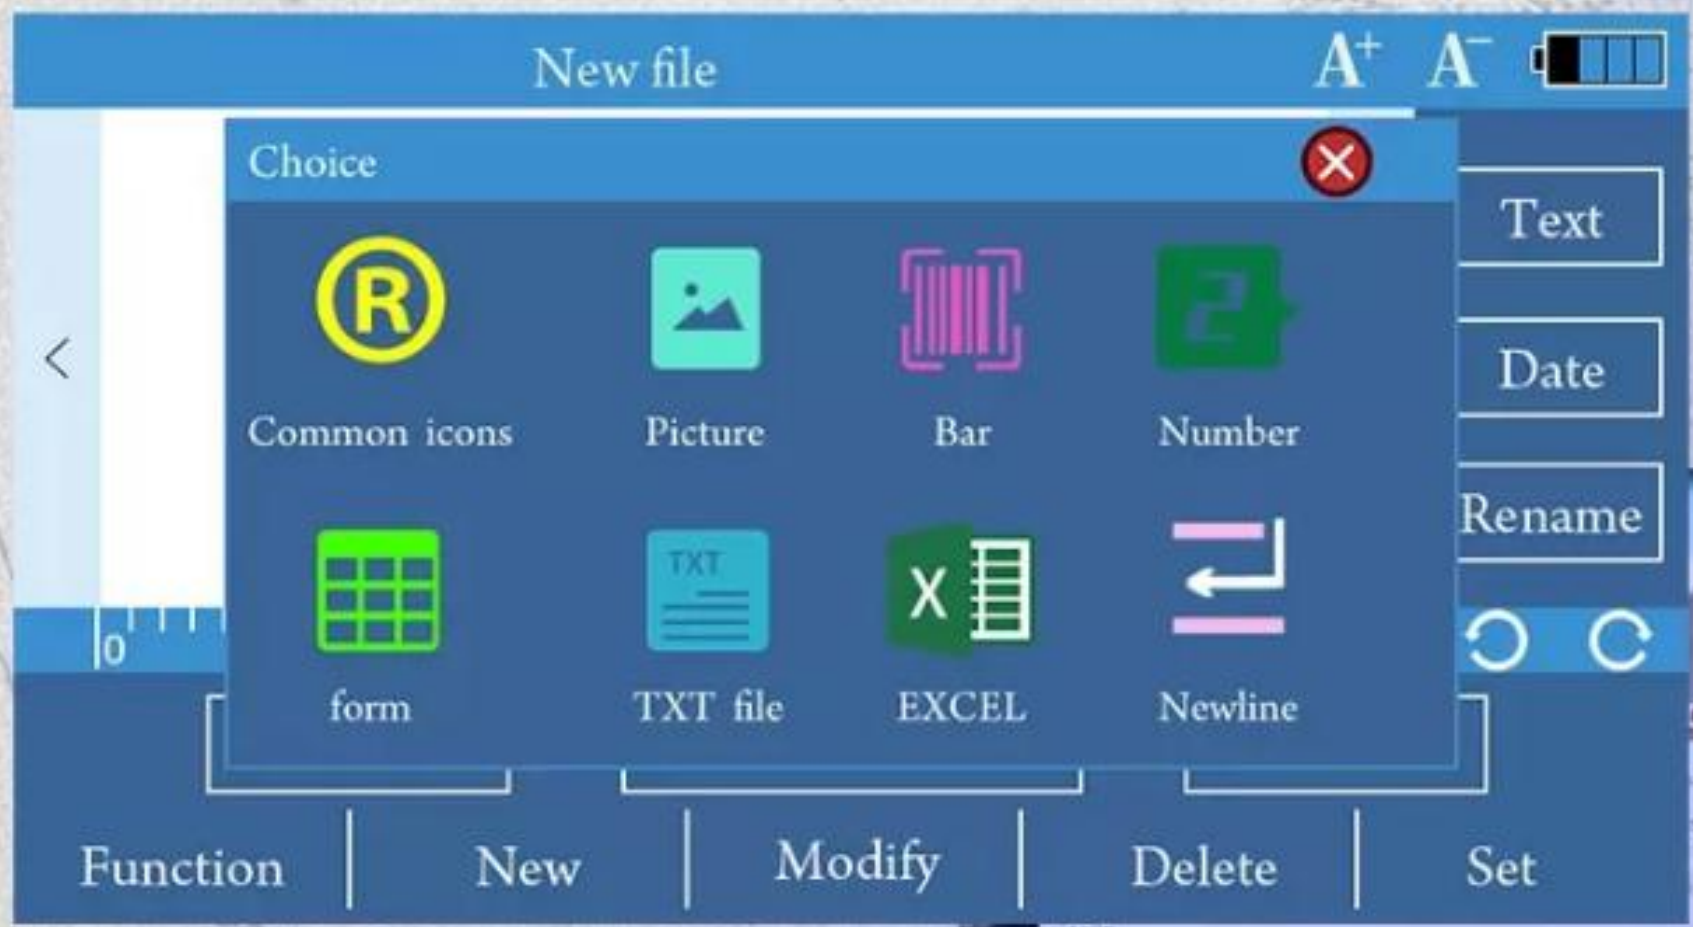

External photoelectric sensor interface

The body is small and light.

It is suitable for long-time hand-held coding, and it is not tired for a long time.

QUICK DRY PRINTING STRONG ADHESION

Handheld smart inkjet printer