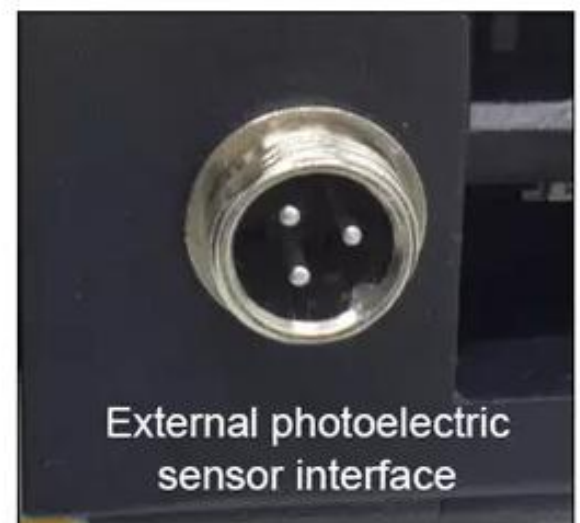

External photoelectric sensor interface

The body is small and light.

It is suitable for long-time hand-held coding, and it is not tired for a long time.

QUICK DRY PRINTING STRONG ADHESION

Handheld smart inkjet printer