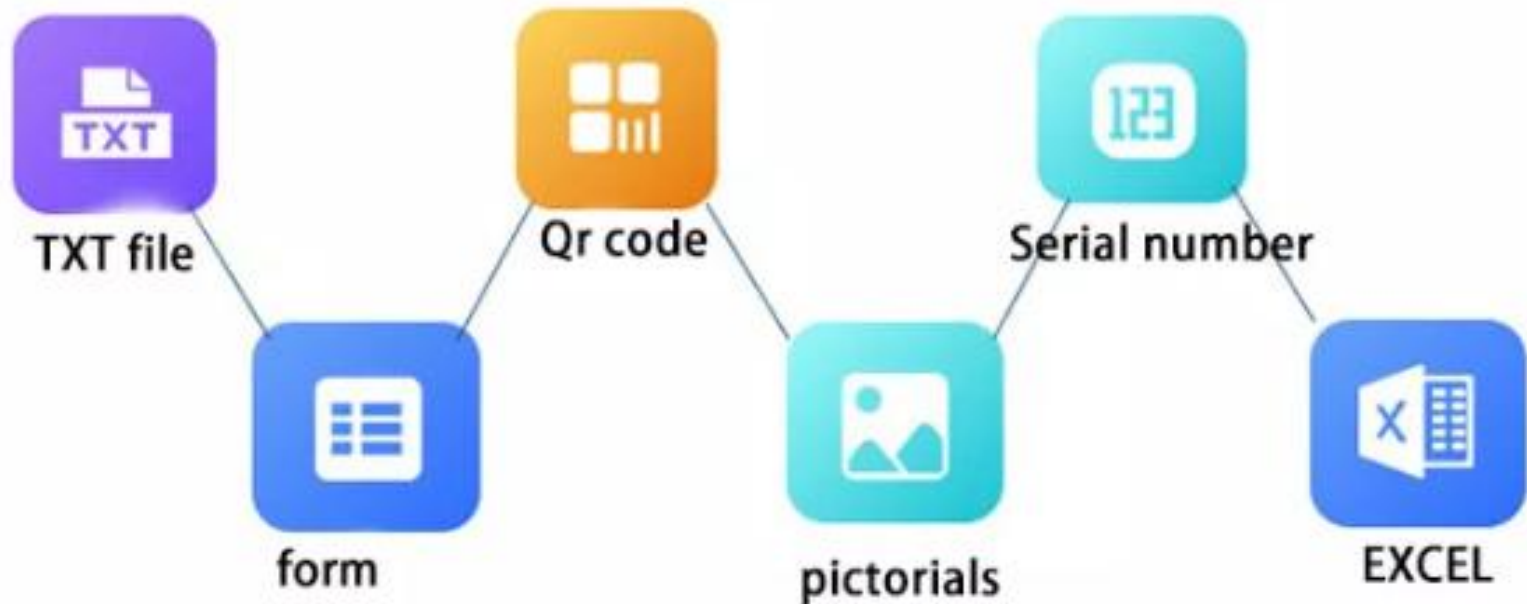

A VARIETY OF INKJET STYLE

FOREIGN TRADE IN MANY LANGUAGES IS EXPORTED

Lorem IPrinting effectp

- Date, TWO-DIMENSIONAL code, bar code, series number, LOGO, TXT file import, Excel import, real-time date, real-time data printing, one thing one code play a role in anti-counter