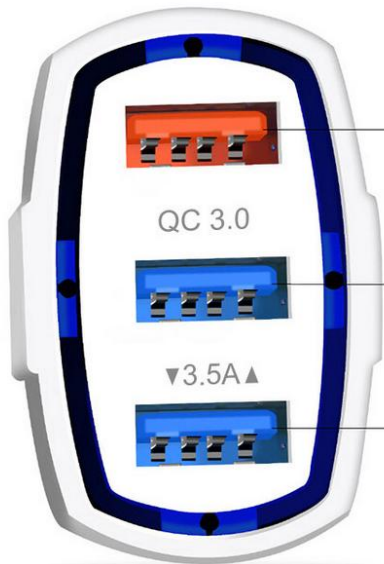

LED Display

Charging Edge with led blue lights

Model:- Yukti-21

Smart charging technology

Smart chip supply intelligent current matching and automatic protection technology

Input: 12V / 32V

Output: 3USB DC5V==7A

1USB 9V.12==1.8A

Qualcomm
Quick charge 3.0

QC 3.0

Output:3.5A

▼3.5A▲

Output:3.5A

Qualcomm QC 3.0 technology quick car charge

Double USB
Fast Charge

Intelligent
chip

Fast
charge

Intelligent
protection

Universal
Model

Qualcomm®
Quick charge™ 3.0

Universal for car / truck

Apply to 12V-32V voltage ,
Compatible most vehicles

Sport Car

Jeep

SUV

Minibus

Truck

Qualcomm
Quick charge 3.0

Model Name	Yukti-21
Color	Black & White
Weight	35g
Material	ABS + Metal
Input	DC 12 - 32V
Output Port 1	5V-3.0A
Output Port 2	5V-3.5A
Output Port 3	5V-3.5A
Plug Type	Car Charger