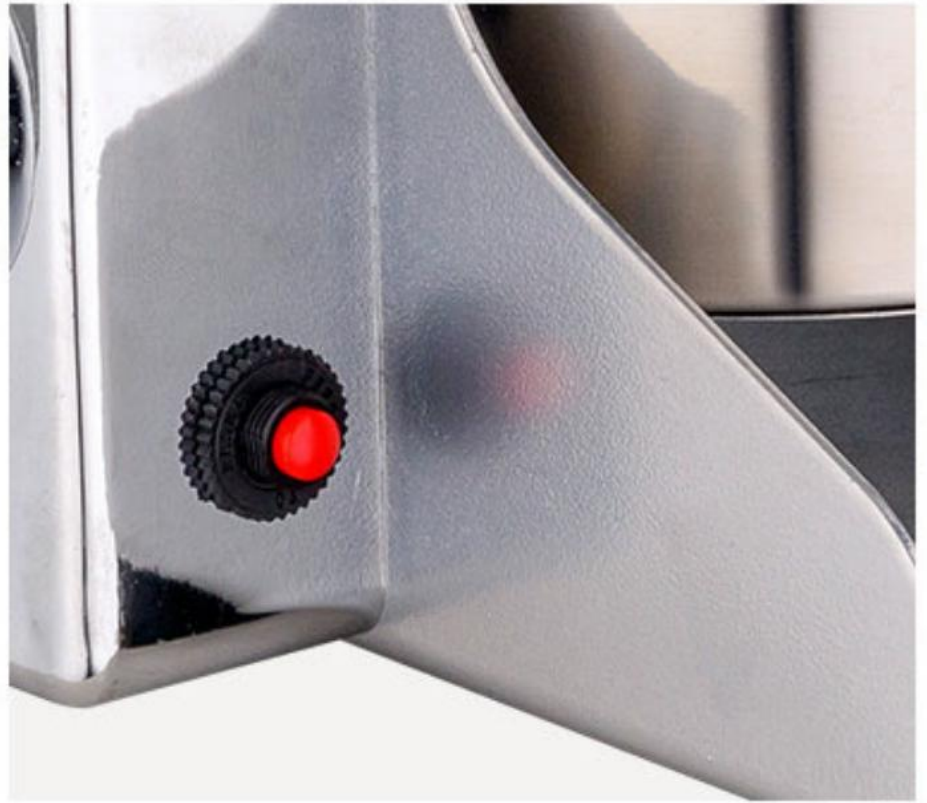

1

Anti-Slip Foot Pads

Made of natural rubber material, high abrasion resistance, will not slip on any table top.

2 Cabin Cover

Enlarged handle, easy to use. Aluminum alloy buckles on both sides ensure that the cover does not fall off.

3 Inner Bulge

The bulging design can bounce the raw materials back to the crushing chamber during the crushing process, so as to achieve no dead angle grinding.

4 Timing Switch

The maximum set time is five minutes. The pulverization time can be set according to the raw material and the desired powder fineness.

6 Body Fixing Knob

PP material knob, easy to fix and loosen the body. Control the swing and tightness of the machine to facilitate the grinding of raw materials in the crushing bin.

7 Bottom Vent

Motor cooling vents to avoid excessive heat caused by high-speed operation of the motor and improve usability.

8 Side Handle

It is used to dump out the materials in the crushing bin. The side handle enables the machine to be picked up with one hand, which is convenient and labor-saving.

High-Speed Grinder

- Big Capacity
- Stainless steel
- Powerful Motor