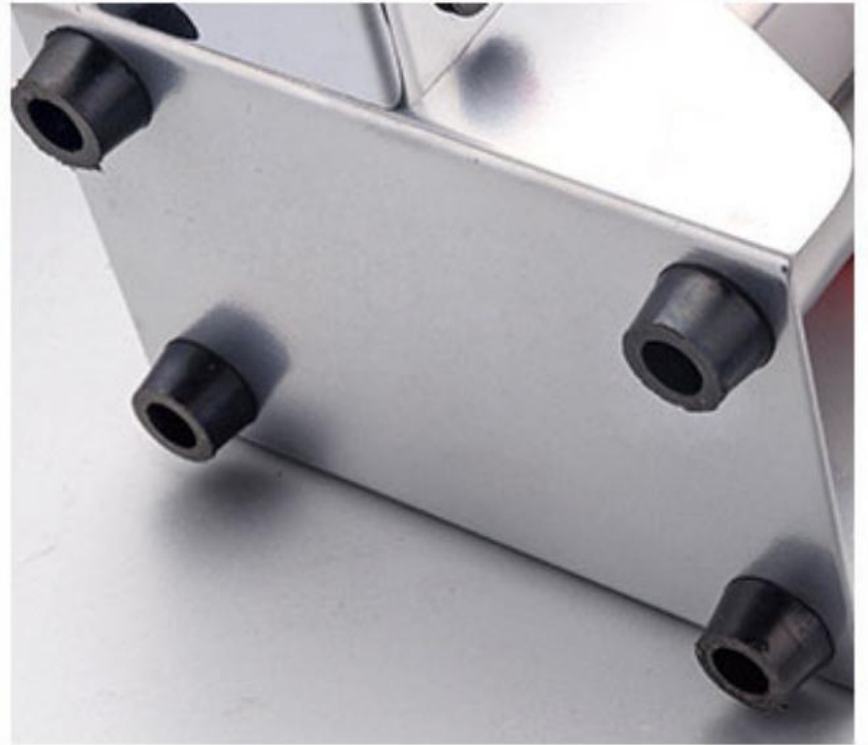

1

Anti-Slip Foot Pads

Made of natural rubber material, high abrasion resistance, will not slip on any table top.

2 Cabin Cover

Enlarged handle, easy to use. Aluminum alloy buckles on both sides ensure that the cover does not fall off.

3 Inner Bulge

The bulging design can bounce the raw materials back to the crushing chamber during the crushing process, so as to achieve no dead angle grinding.

4 Timing Switch

The maximum set time is five minutes. The pulverization time can be set according to the raw material and the desired powder fineness.

8 Side Handle

It is used to dump out the materials in the crushing bin. The side handle enables the machine to be picked up with one hand, which is convenient and labor-saving.

High-Speed Grinder

- Big Capacity
- Stainless steel
- Powerful Motor