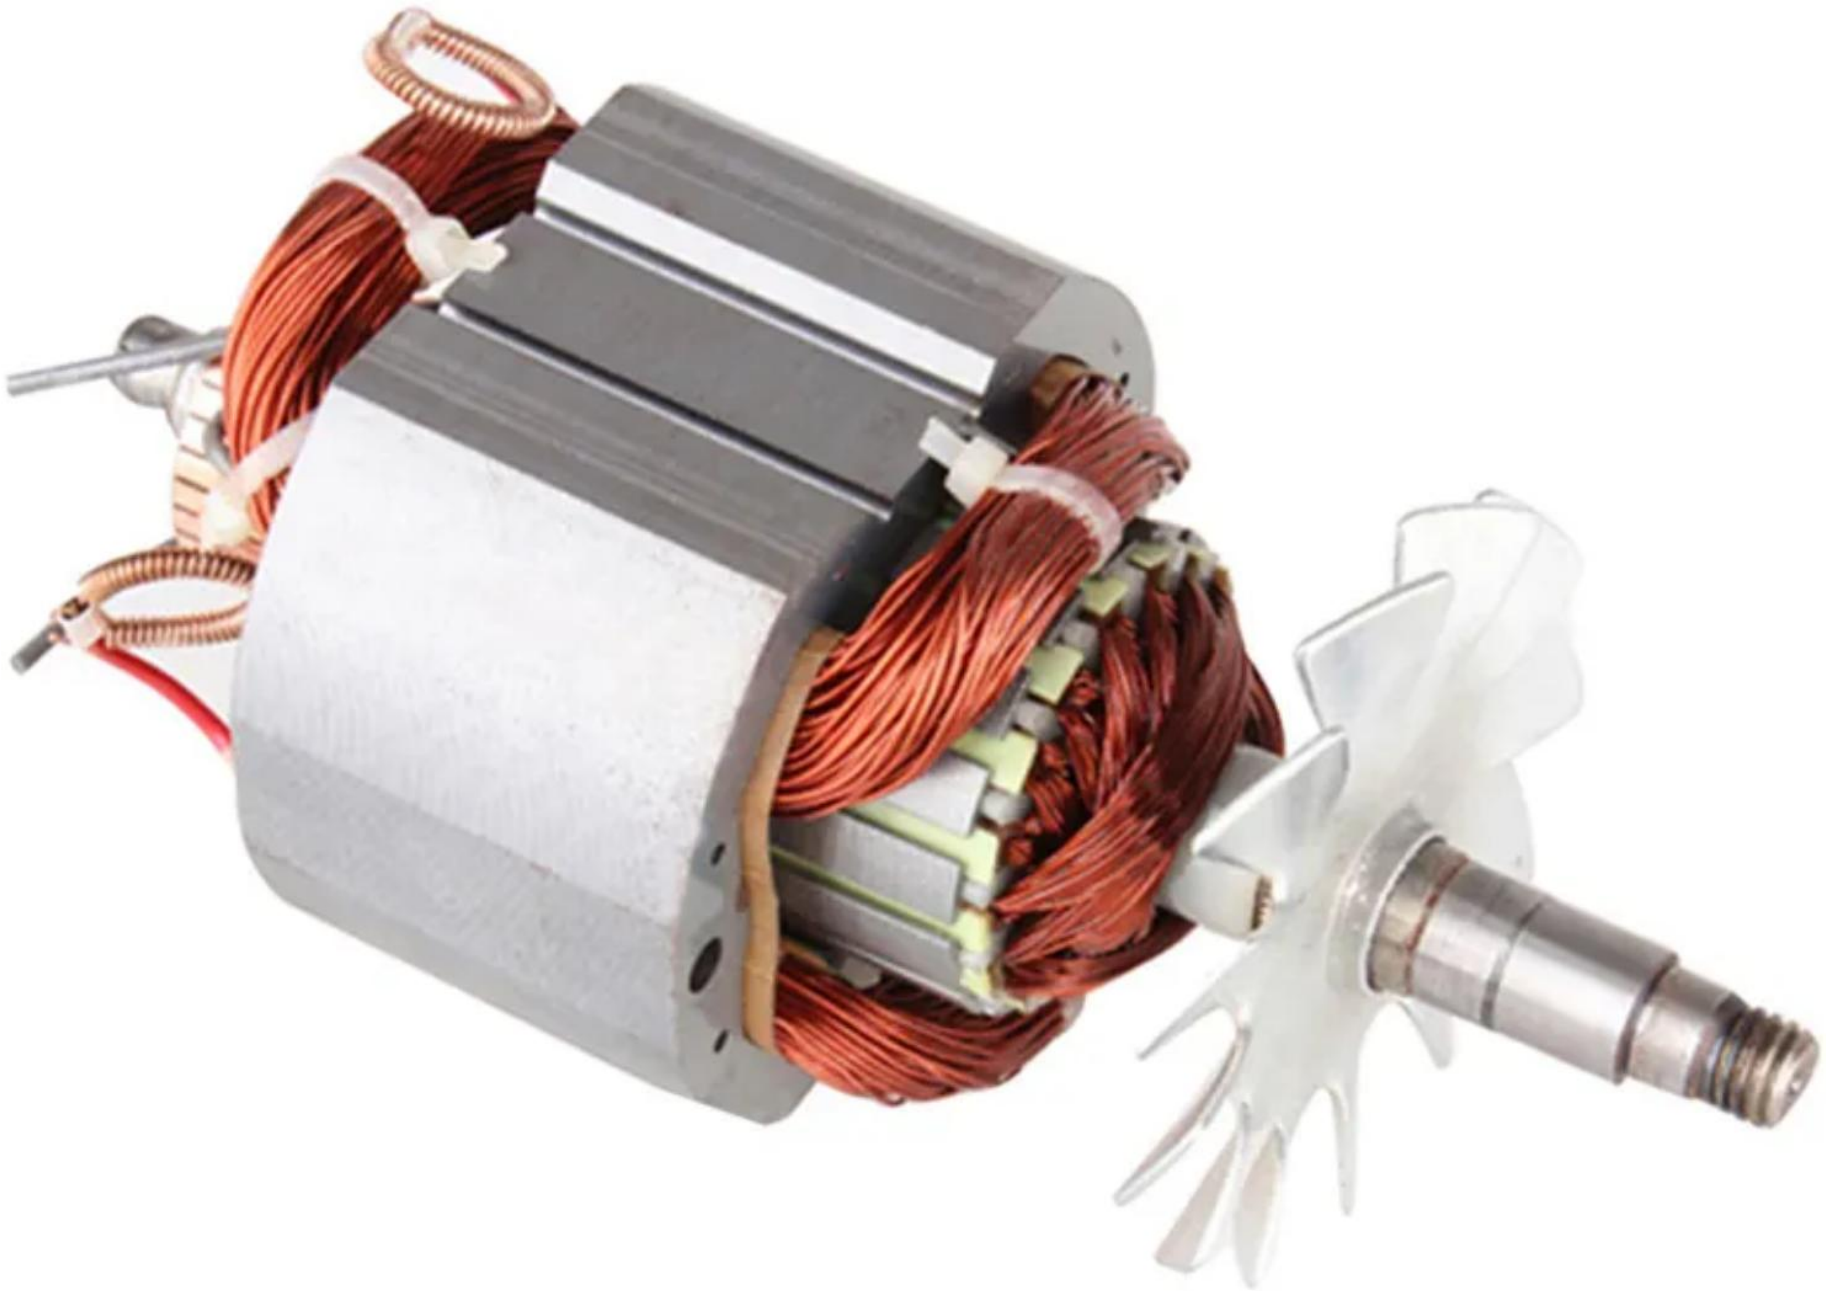

LARGE PURE COPPER MOTOR

Strong stability and long service life