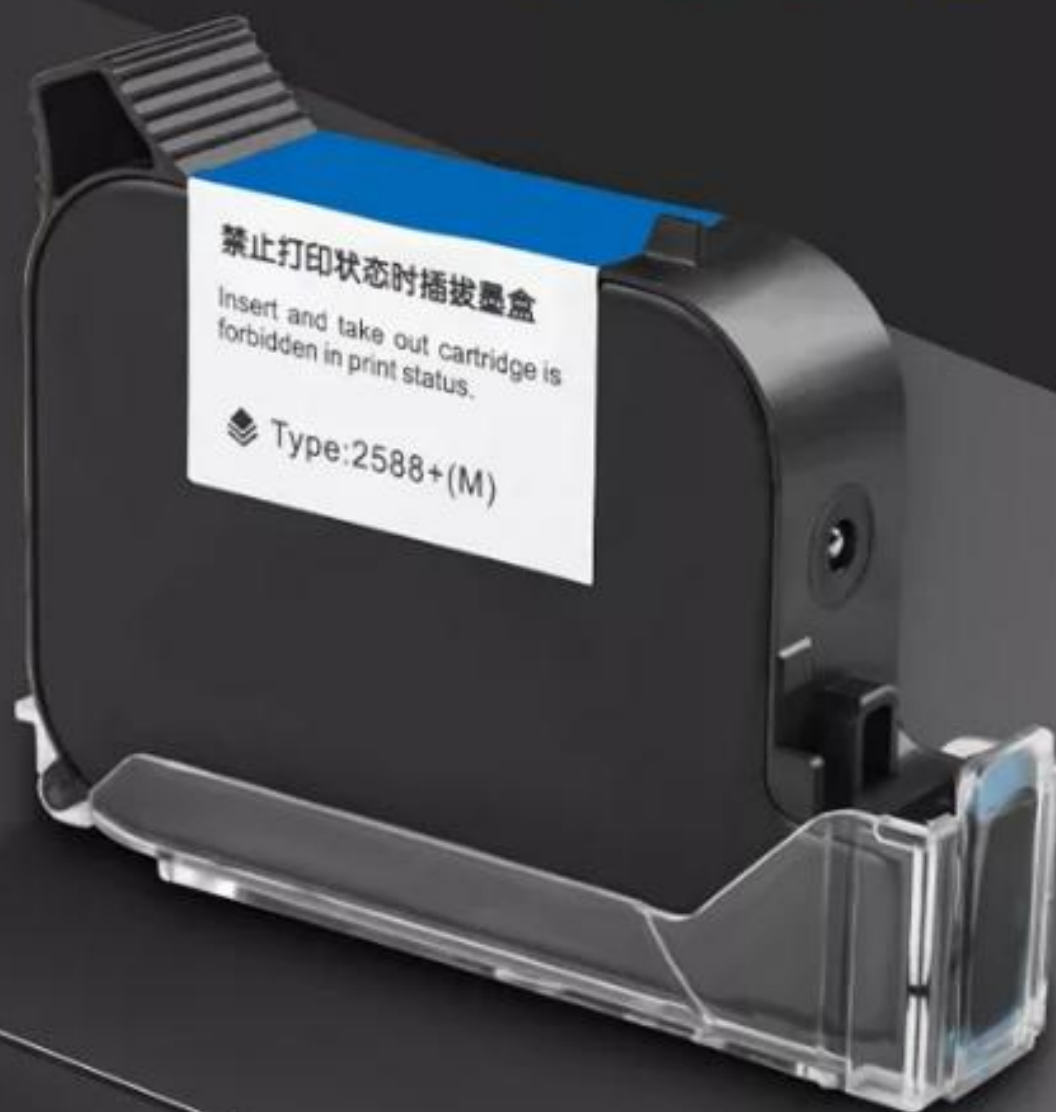

Equipped with quick-drying non-encrypted ink cartridges

High adhesion, instant drying, clear and beautiful,
many colors are available