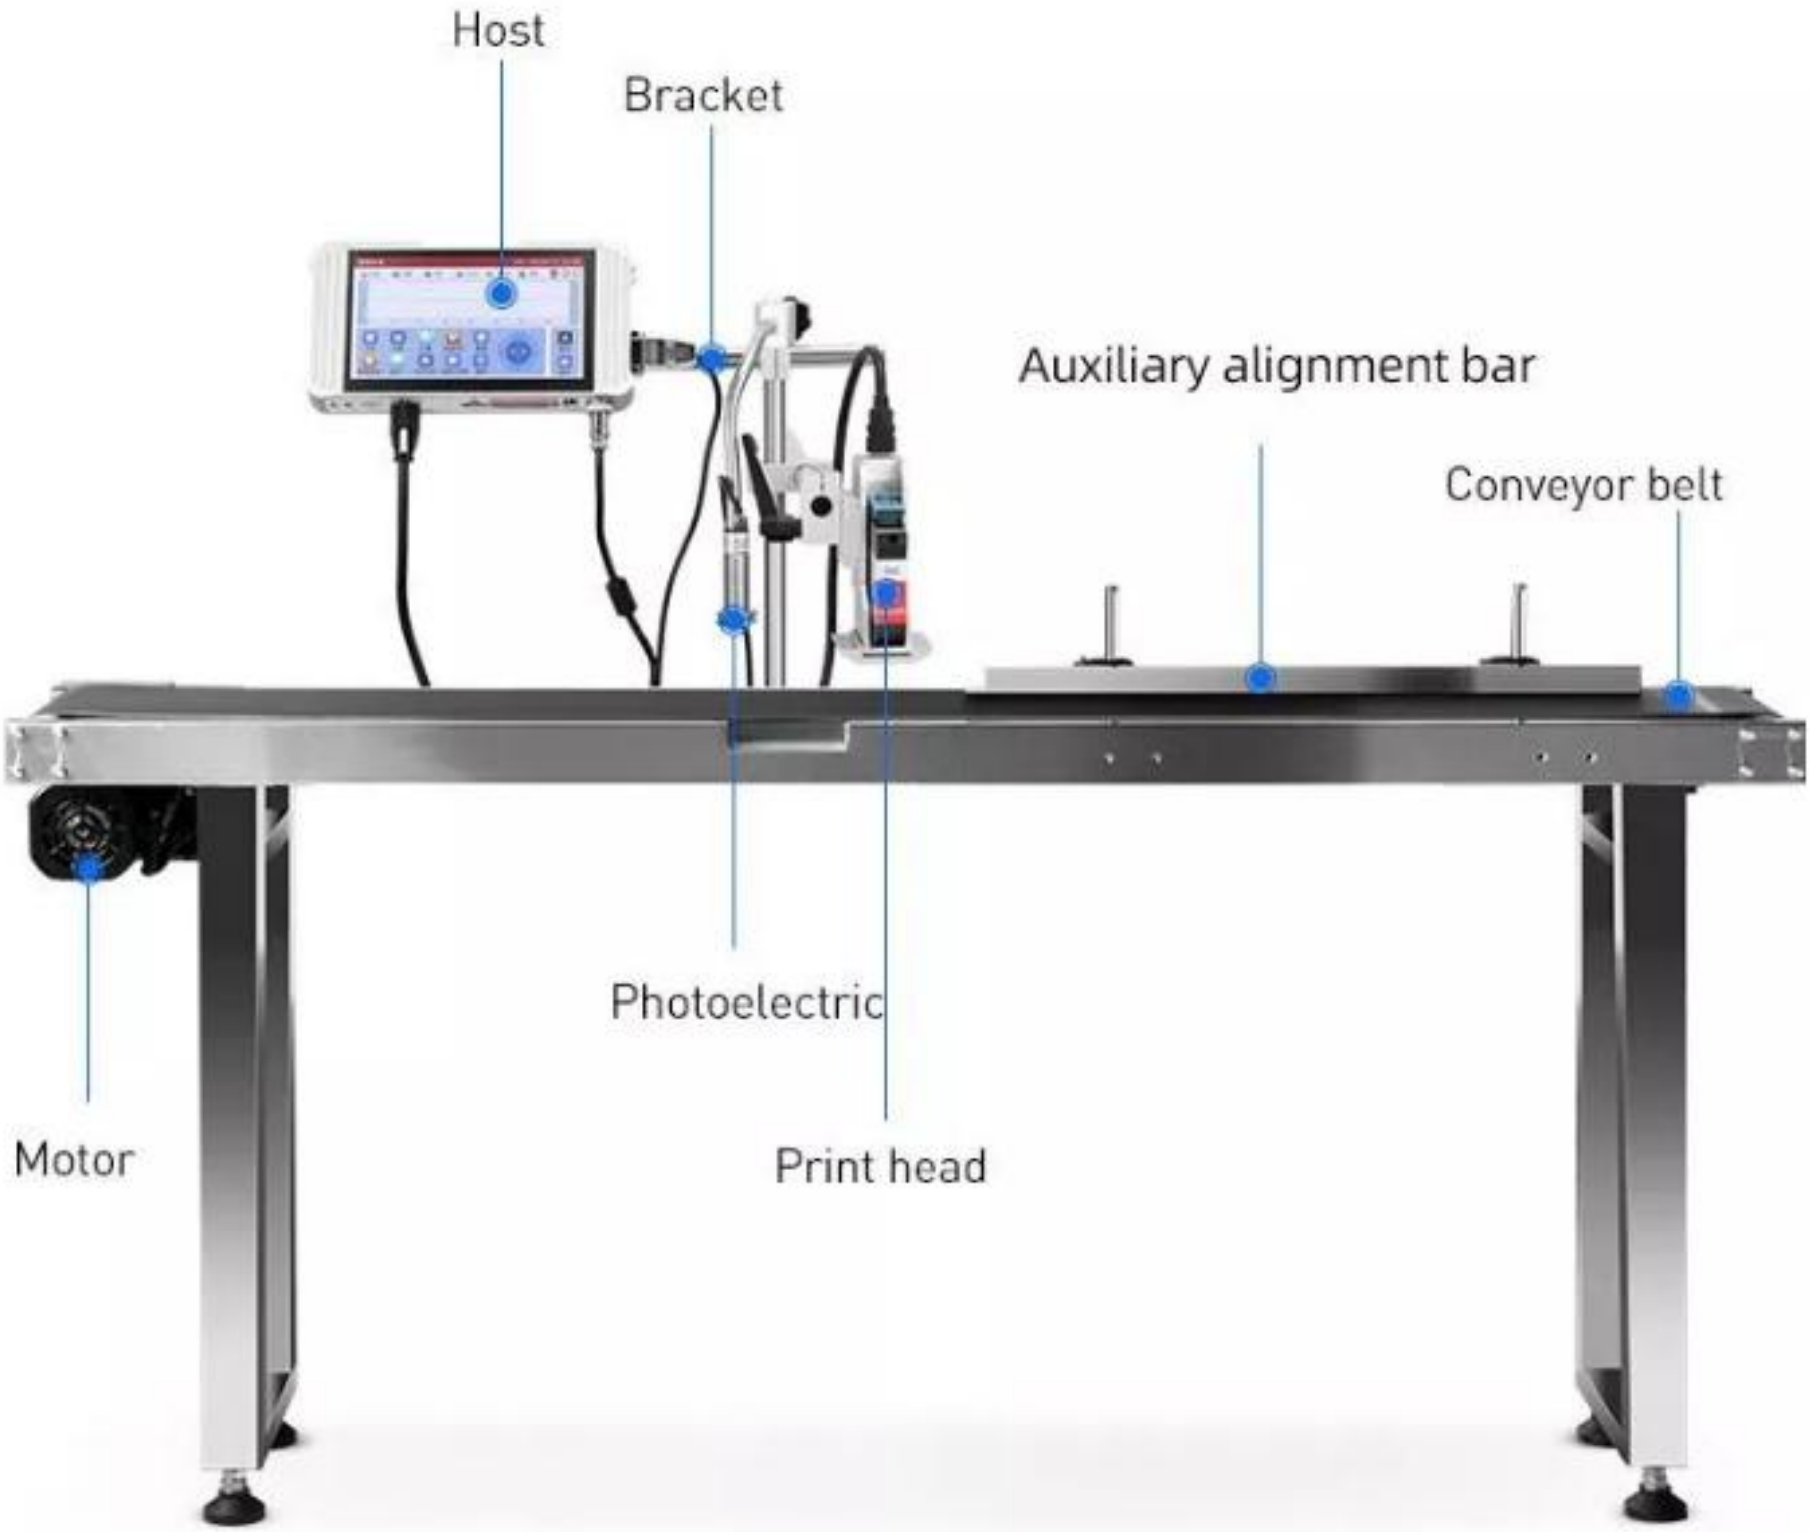

Host

Bracket

Auxiliary alignment bar

Conveyor belt

Photoelectric

Print head

Motor