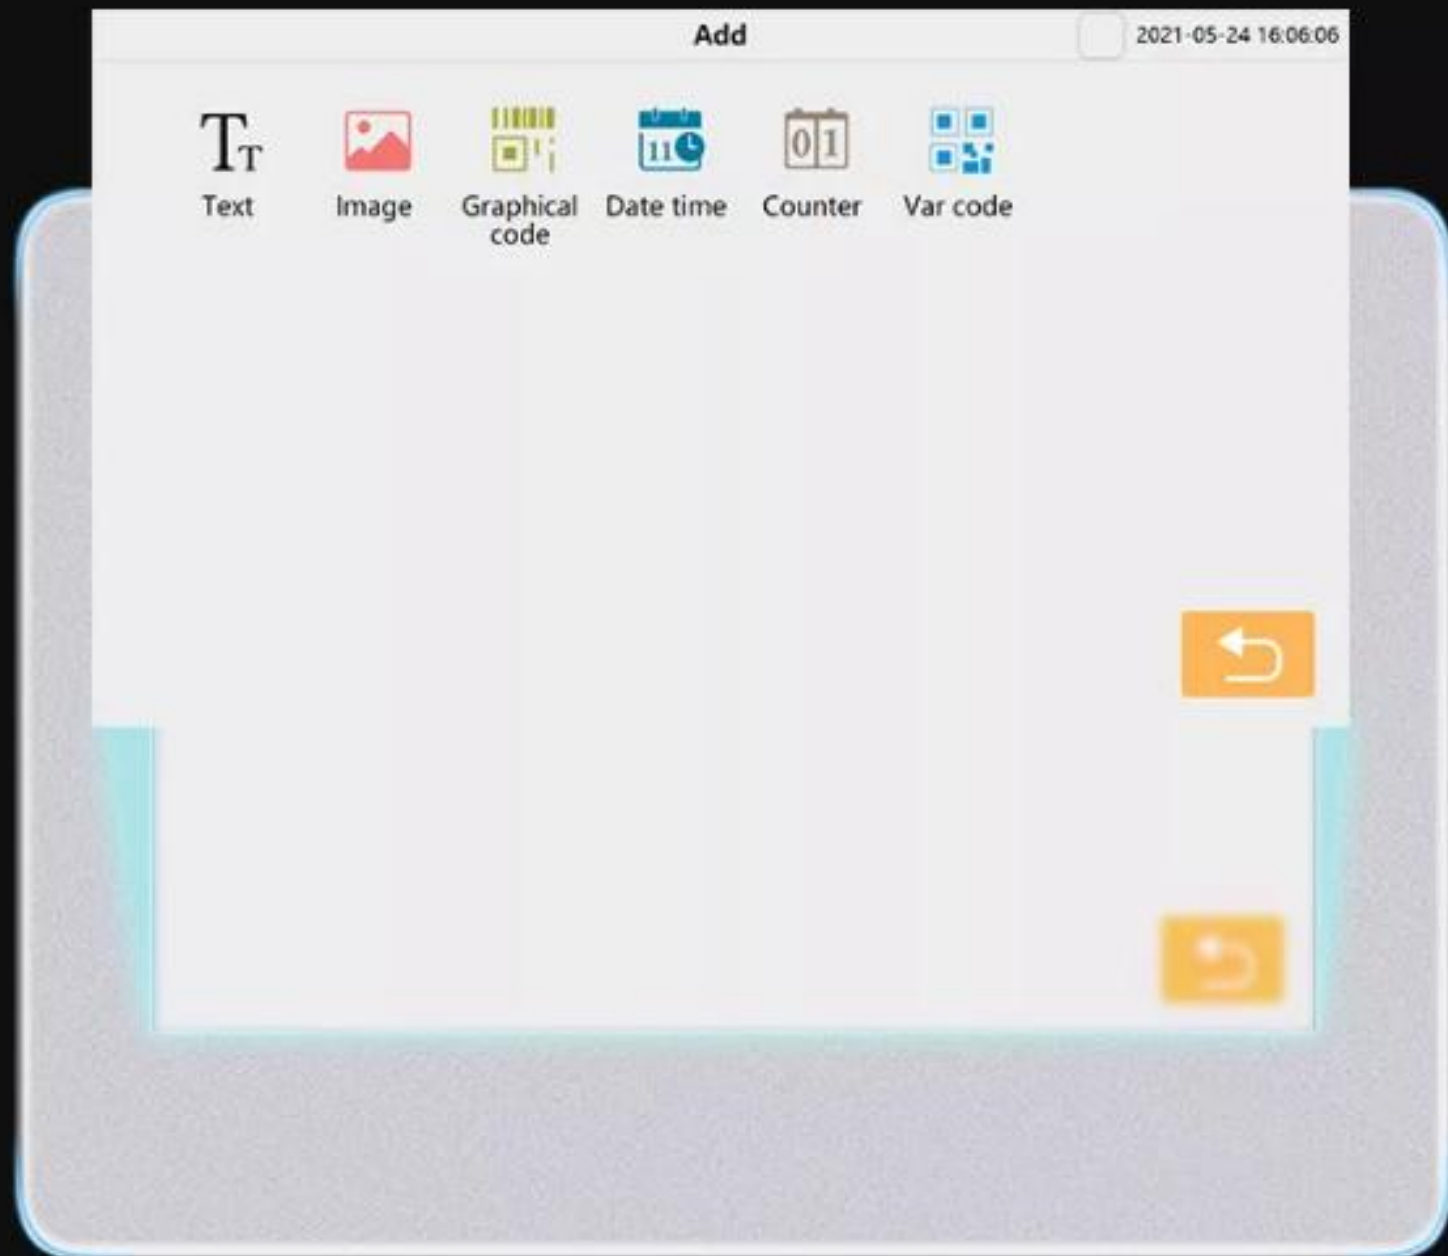

Support Printing Multiple Contents

Barcode, QR code, counting function, date, picture, text and other irregular printing contents can be edited and printed in BMP picture format