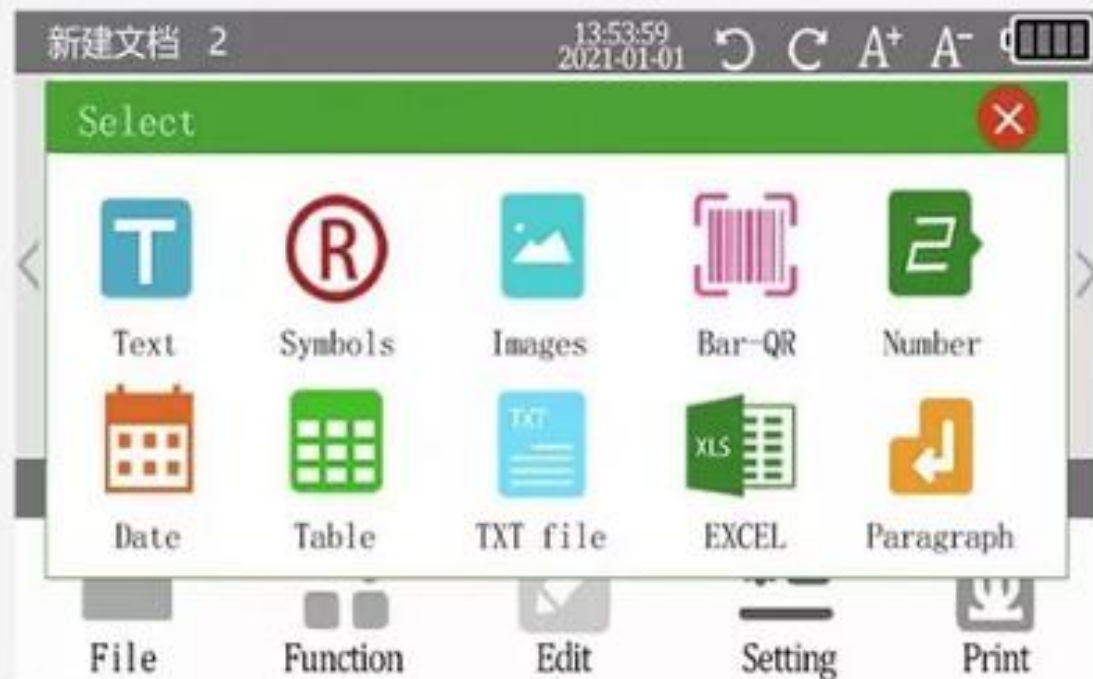

Easy assemble
Height adjustable

Simple UI
Easy operation
Free Eidition