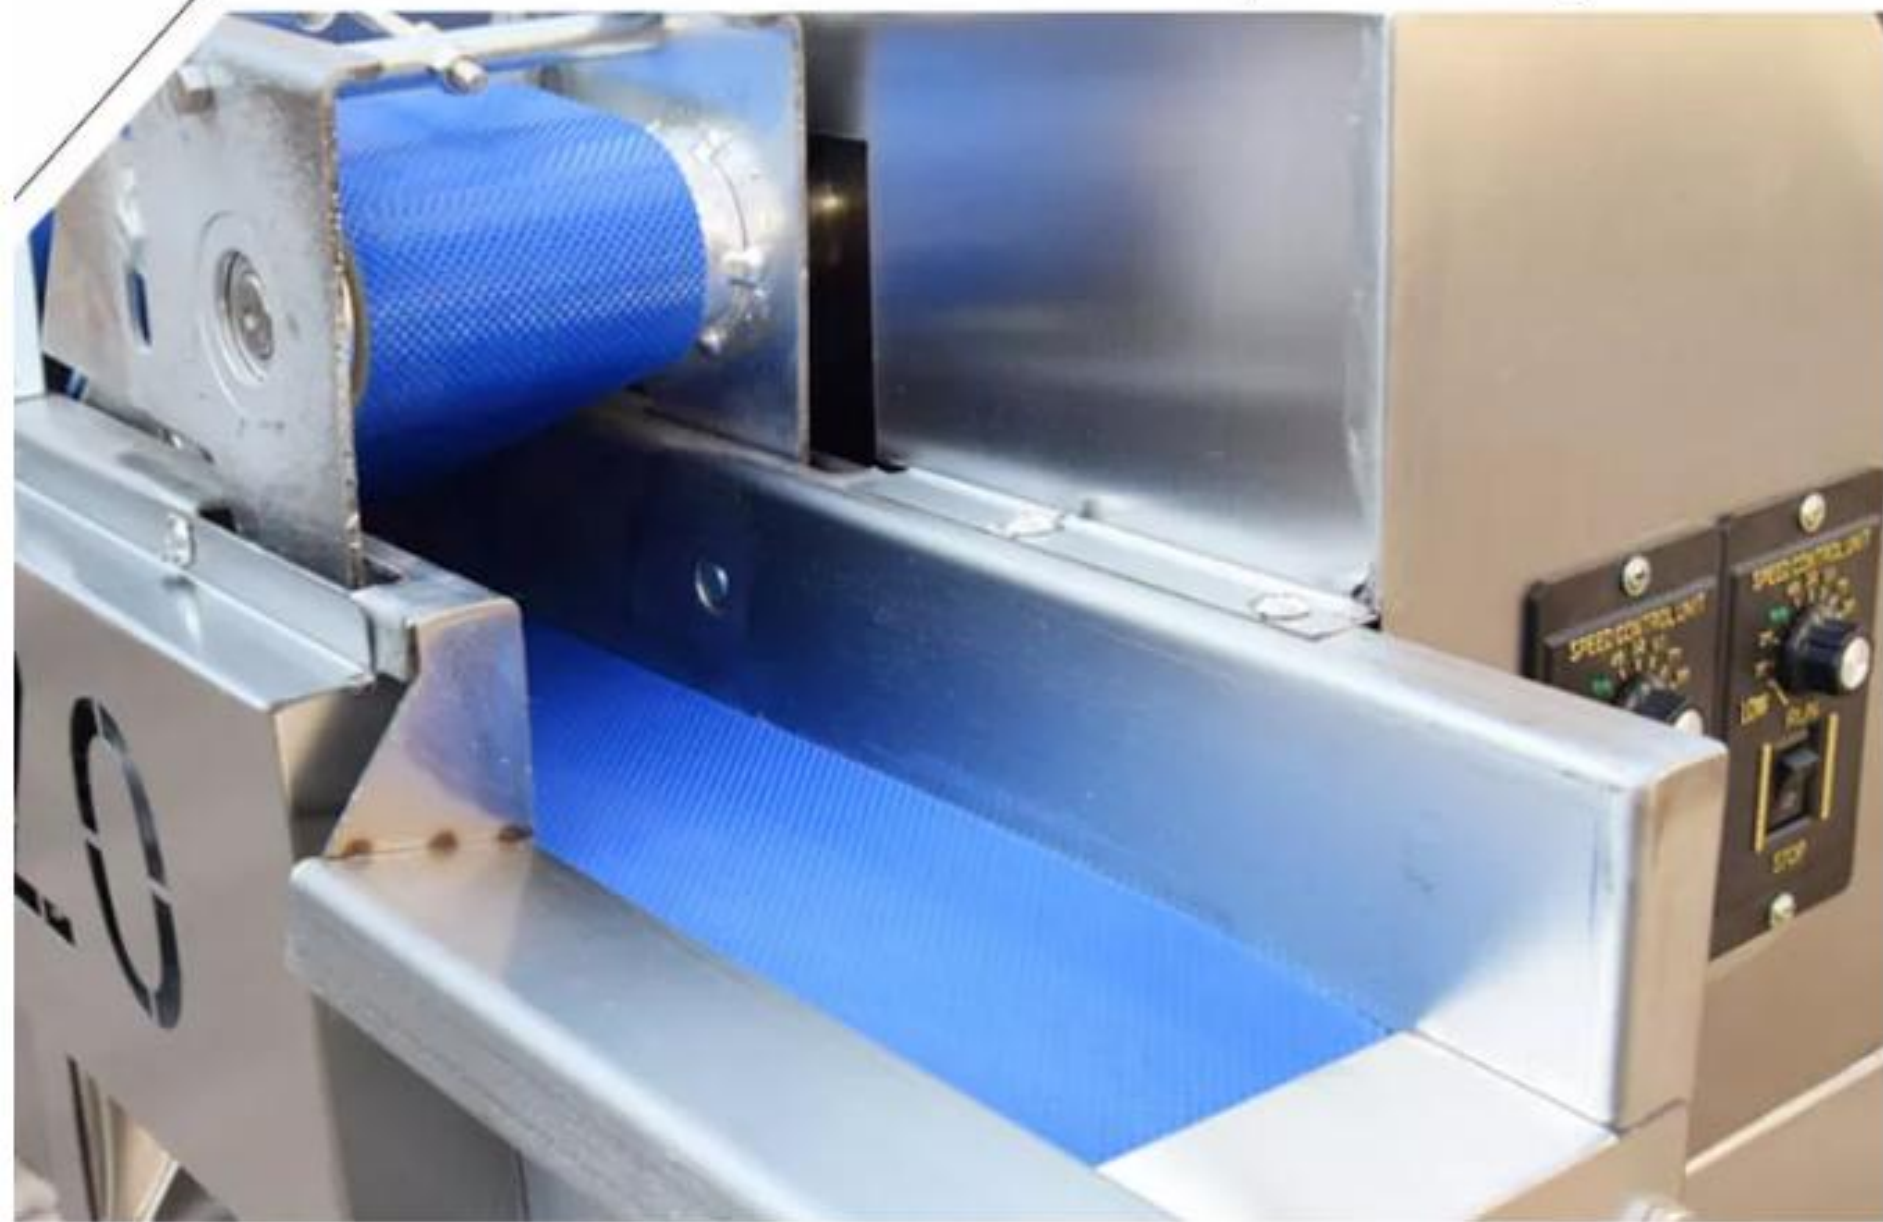

POLISHED WIRE DRAWING STEEL

Wear resistant
and scratch re-
sistant

STERILE BLADE

Sharp and durable,
even cutting

PVC CONVEYOR BELT

Food grade materials,
safe and non-toxic

STERILE BLADE

Sharp and durable,
even cutting

02

Upgrade conveyor belt

Preferred food-grade conveyor belts are non-slip, wear-resistant and feed smoothly and cleanly.

03

Rotary cutter

Optimized food grade conveyor belt, non-slip, wear-resistant, stable and clean feeding.