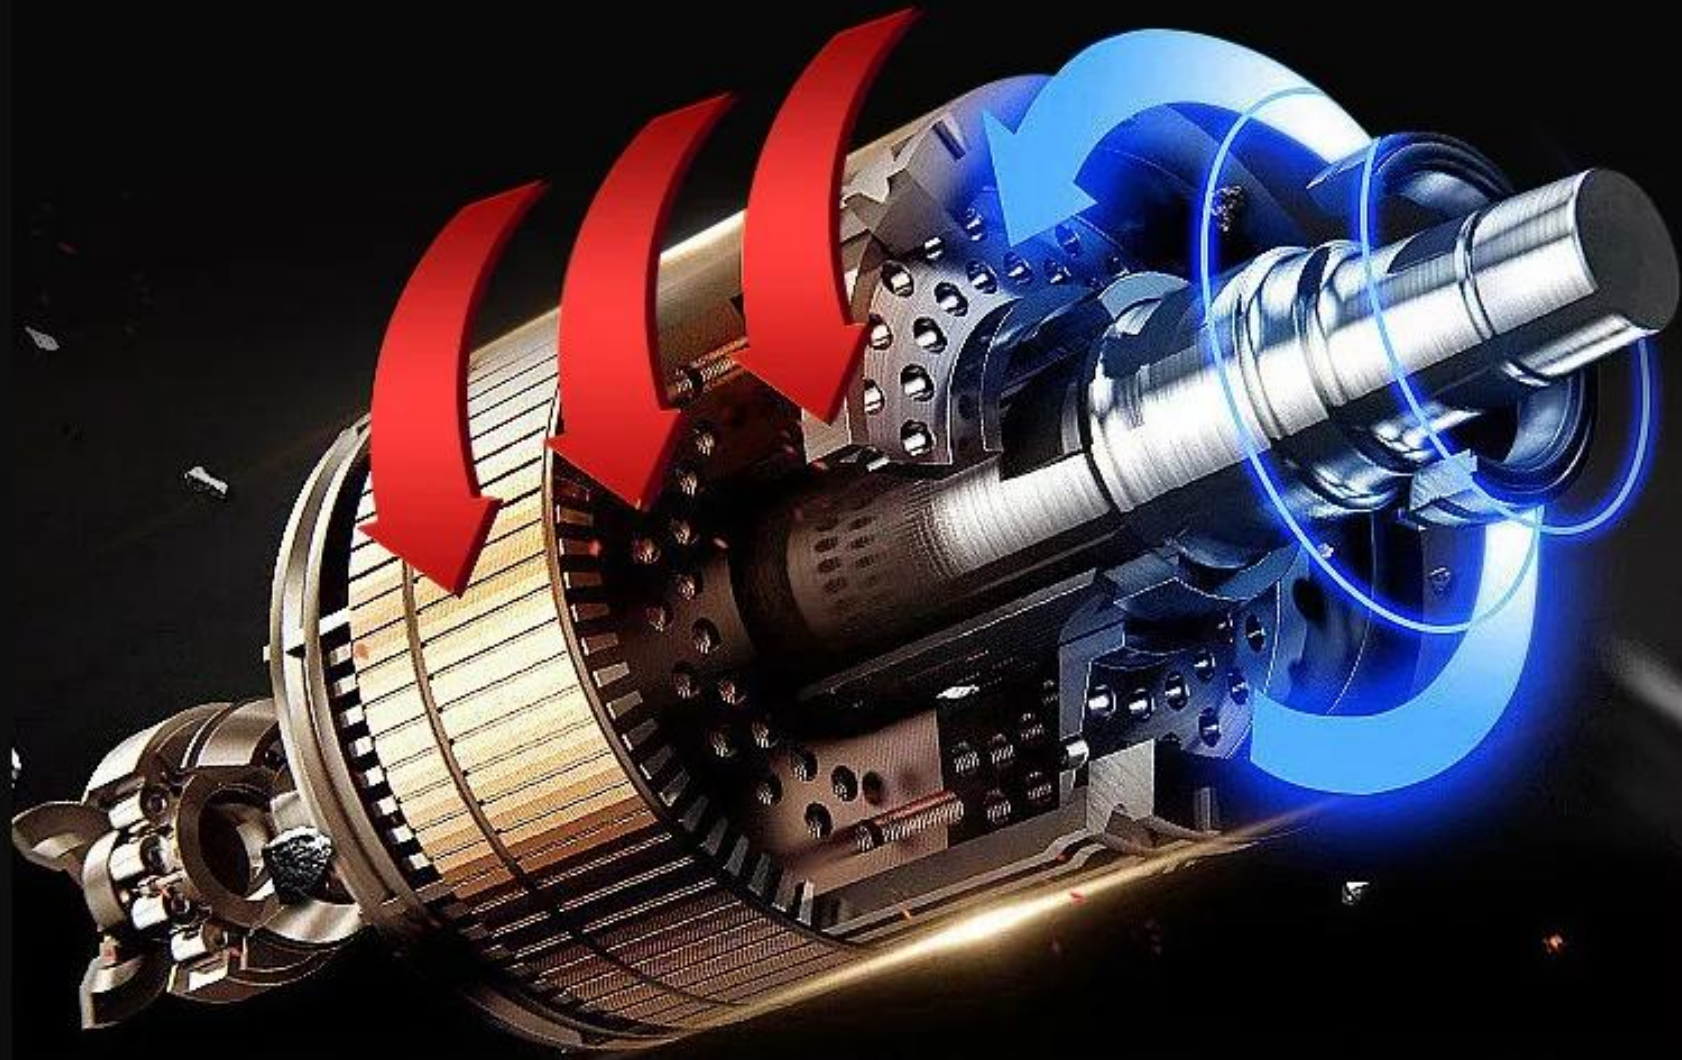

High Quality Power Engine