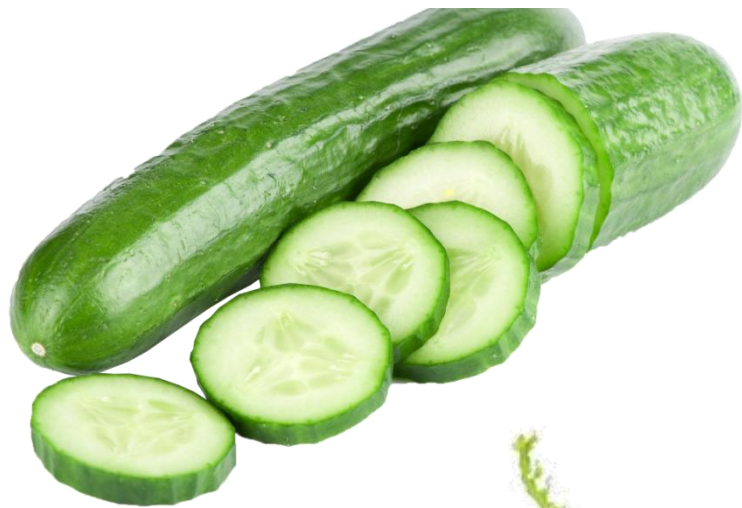

VEGETABLE CUTTER

Ideal For Leafy Vegetable Fruit Shredder

Vegetable Fruit Slice

Vegetable Fruit Shredder

FULFIL VARIOUS CUTTING NEEDS

LOTUS ROOT

SHALLOT

MELON