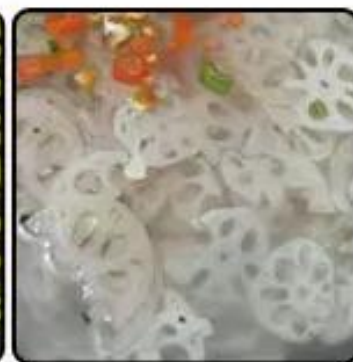

Chives

chopped green onion

Sauerkraut

chilli

Garlic moss

Lotus root slices

USE OF THE MACHINE

THIS CHOPPER CAN CUT ALL KINDS OF
VEGETABLES、FRUITS AND COOKED MEAT