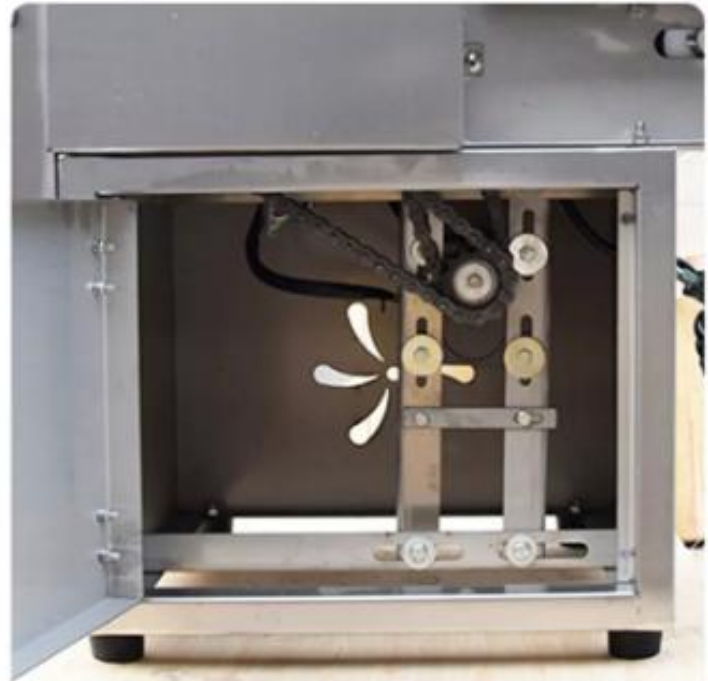

Vegetable Cutter Machine

Model Yukti 352

HD
HEAVY-DUTY

HD
HEAVY-DUTY

Automatic vegetable cutting machine

Double speed

- Convenient
- Save labor
- Slice strips

Adjustable length

Easy to operate

Vegetable And Fruit Processing

STAINLESS STEEL

THICKENED STAINLESS STEEL BODY, STURDY AND DURABLE

CONVEYOR BELT

EASY-OPENING GEAR BOX

SHARP TRIO BLADE

POWERFUL MOTOR

Imitation manual vegetable cutter

Cut into sections, stuffing, and slices

- Hemp steel knife
- Copper core motor
- Stainless steel material

No need to install
after-sale warranty

Can be customized with mobile wheels