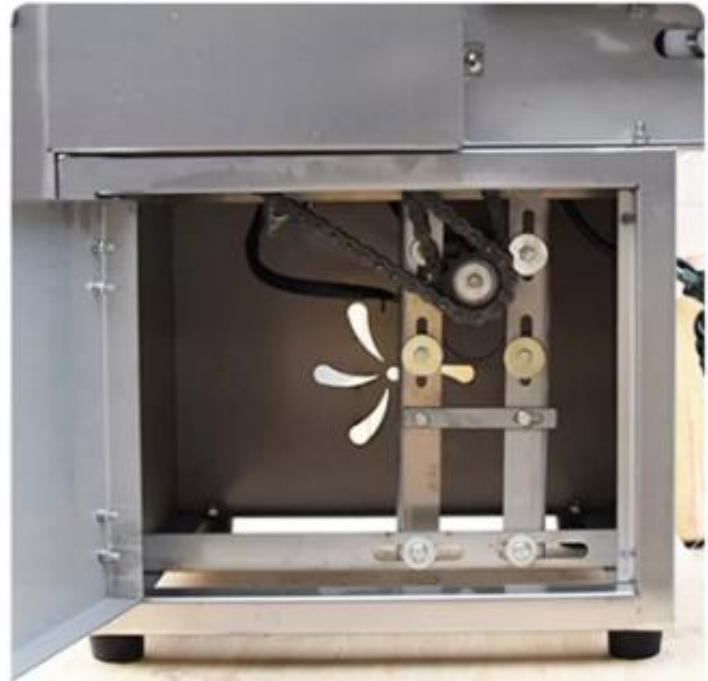

Vegetable Cutter Machine

Model Yukti 348

HD
HEAVY-DUTY

HD
HEAVY-DUTY

MULTIPURPOSE FOOD CUTTING MACHINE

ADJUSTABLE CUTTING LENGTH AND THICKNESS

CONVEYOR BELT

EASY-OPENING GEAR BOX

SHARP TRIO BLADE

POWERFUL MOTOR

ADJUSTABLE BLADE SPEED AND CONVEYOR SPEED

- **LEFT: CONVEYOR SPEED KNOB**
HIGHER SPEED - LONGER SLICES
- **RIGHT: BLADE SPEED KNOB**
HIGHER SPEED - SHORTER SLICES

Potato chips

Sharp and durable,
even cutting

PVC CONVEYOR BELT

Food grade materials,
safe and non-toxic

STERILE BLADE

Sharp and durable,
even cutting

Make cooking more convenient

VEGETABLE CUTTER

Ideal For Leafy Vegetable Fruit Shredder

High Quality Power Engine

Technical Details

Model:- Yukti 348. **Size:-** 60*40*52cm. **Weight:-** 40KG. **Voltage:-**220v 50 Mhz. **Cutting Size:-** 1-10 MM. **Cutting Shape:-** Slice, Strip, Cube. **Material:-** SUS304 Stainless Steel. **Capacity:-** 200-350KG/H. **Inlet Type:-** Belt. **Power:-** 360w. **Warranty:-** One Year. **Shipping:-** All India Free. **Service:-** Online.