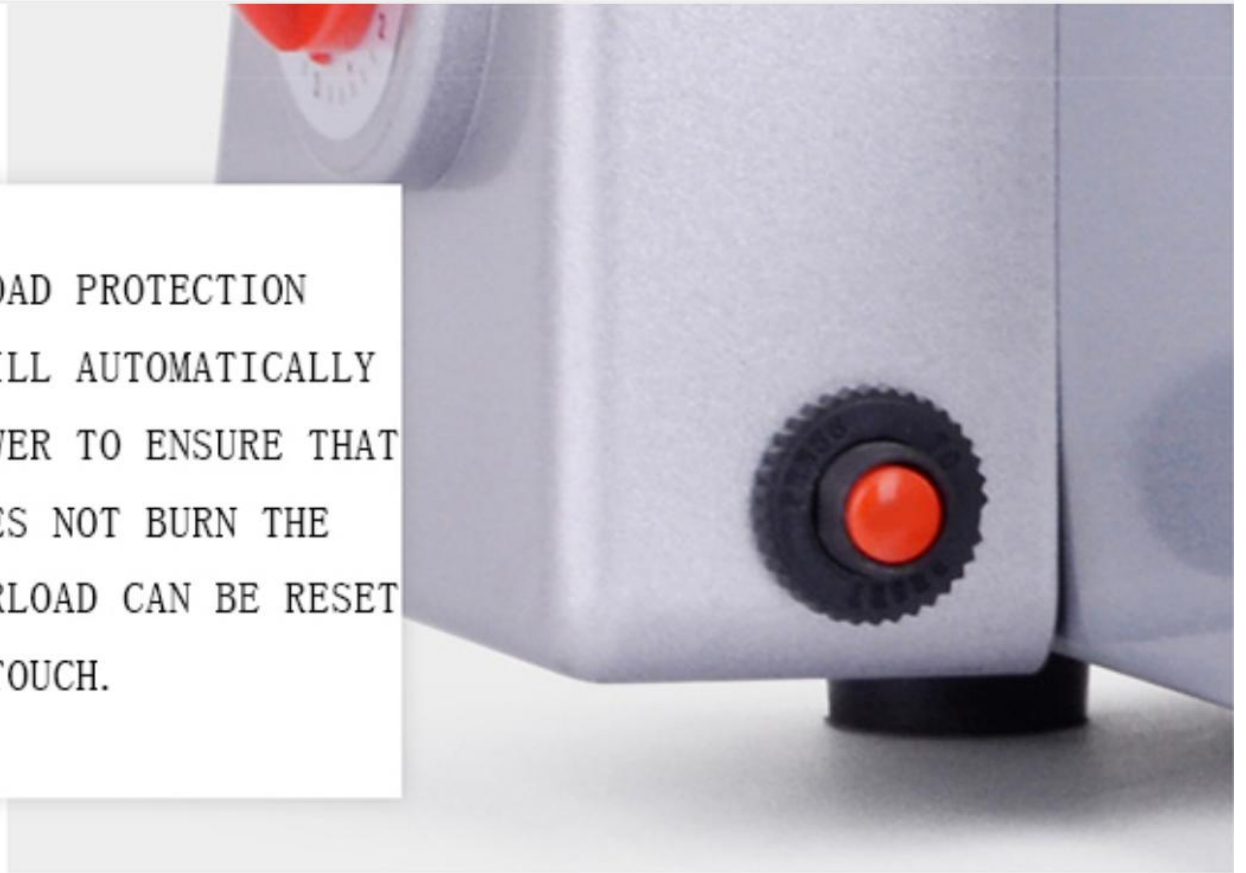

## Quick Open Lockpin

LOCKPIN

OPEN: Pull the lockpin **1** up  
LOCK: press the lockpin **1** down,  
it will lock the crush cabin safely

SAFE AIR OVERLOAD PROTECTION  
THE OVERLOAD WILL AUTOMATICALLY  
CUT OFF THE POWER TO ENSURE THAT  
THE MACHINE DOES NOT BURN THE  
MOTOR. THE OVERLOAD CAN BE RESET  
WITH JUST ONE TOUCH.