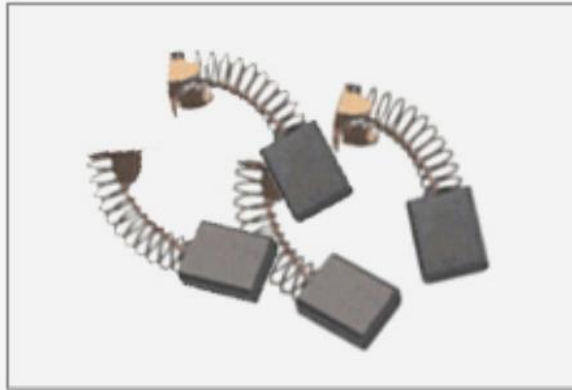

Carbon brush x4