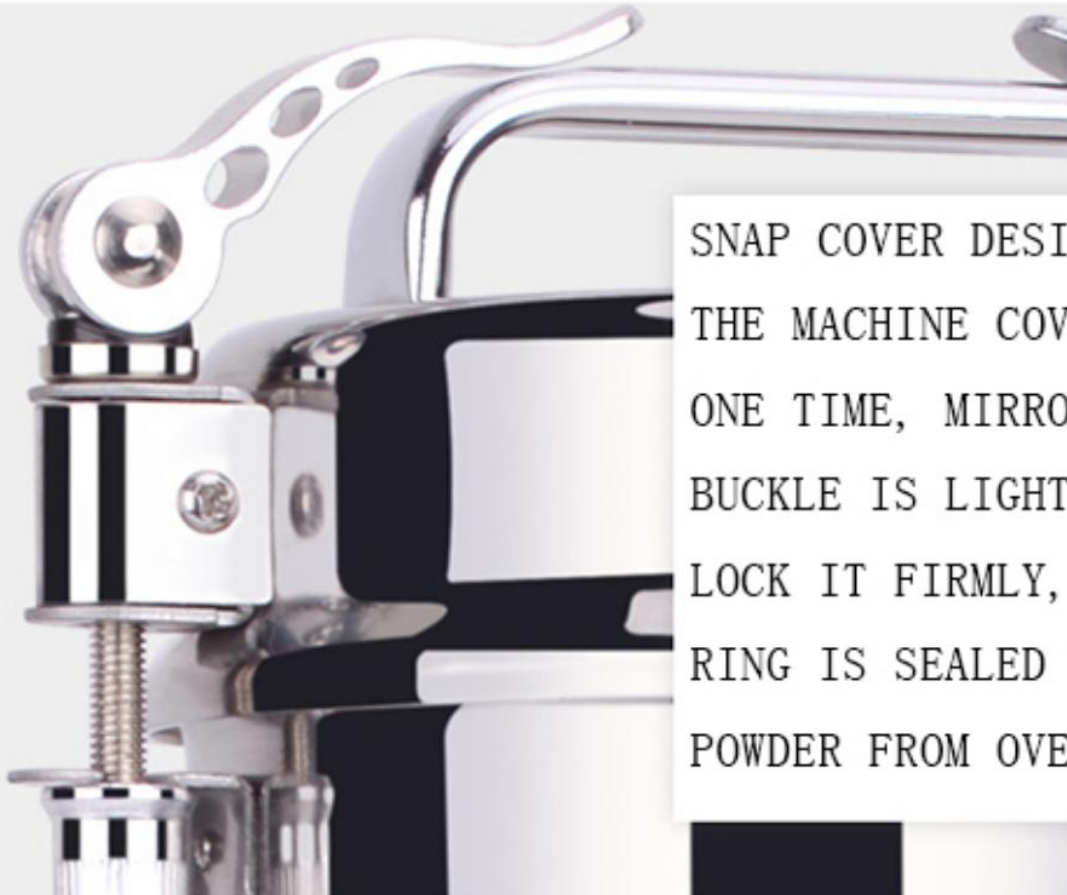

SNAP COVER DESIGN

THE MACHINE COVER IS FORMED AT ONE TIME, MIRROR POLISHED, THE BUCKLE IS LIGHTLY CLICKED TO LOCK IT FIRMLY, AND THE RUBBER RING IS SEALED TO PREVENT POWDER FROM OVERFLOWING.