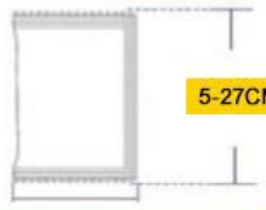

PRINTED FILM

RETICULATE PATTERN

NORMAL PATTERN

THREE SIDE

BACK SIDE

5-27CM

CUSTOMIZATION

AUTOMATIC PACKAGING

Technical Details:-

Model:- Yukti 463. **Total Bag Made:-** 5. **Type:-** Weighing, Filling, Packing, Date Printing. **Sealing Way:-** Back Side Center Sealing. **Made Material:-** Stainless Steel. **Packing Range:-** 50-1000g. **Packing Accuracy:-** +/- 3g. **Packing Speed:-** About 8-12bags/Min. **Film Width Range:-** Max 440mm. **Roll:-** 210mm, 230mm, 290mm, 380mm, 440mm. **Bag Width:-** 95mm, 105mm, 135mm, 180mm, 210mm. **Bag Length Vertical Seal Range:-** Adjustable 270mm Max 10mm Min. **Pack Style:-** Continuous. **Cutting Style:-** Toothed Cutting. **Machine Driven:-** Electric (No Air Compressor Need) **Printing:-** Yes Date Printing Inbuilt. **Cursor Eye:-** Yes Cursor Eye Inbuilt. **Roll Type:-** Pe, Pet, Aluminum Foil, Nylon, Printed Pe Almost All. **Weighing Unit:-** Yes Weighing Unit Inbuilt. **Hopper Capacity:-** 15*25kg (Depend On Material). **Machine Weight:-** 135KG. **Machine Size:-** 200*42*50CM. **Voltage:-** 220v 50hz (380v Customized). **Machine Power:-** 950W. **Warranty:-** 1 Year. **Service:-** Online. **Warranty Provider:-** Yuktiraj Pvt Ltd. **Shipping:-** All India Free.