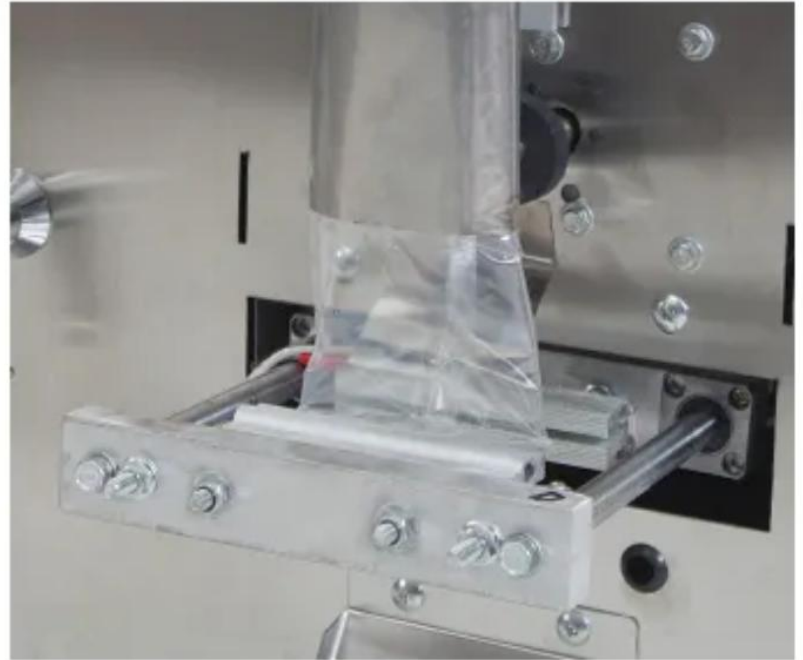

+
USE
DETAILS

**High-
Efficiency**

INSTALL FILM ROLL

Put the film roll on the holder and width former

POWER ON

Connect the data cable, turn on the power switch

SET THE FILLING DATA

Set the filling weight and speed

Cursor Locator And Ribbon Printer Included With Machine

Cursor locator

Ribbon printer

MULTI-FUNCTION PACKAGING MACHINES

Packable granular and powdered materials

Back seal

SCOPE OF APPLICATION

Suitable for candy, hard nut, raisin, peanut, melon seeds, chips, chocolate, biscuit and other big grains or irregular shape products auto weighing packing.