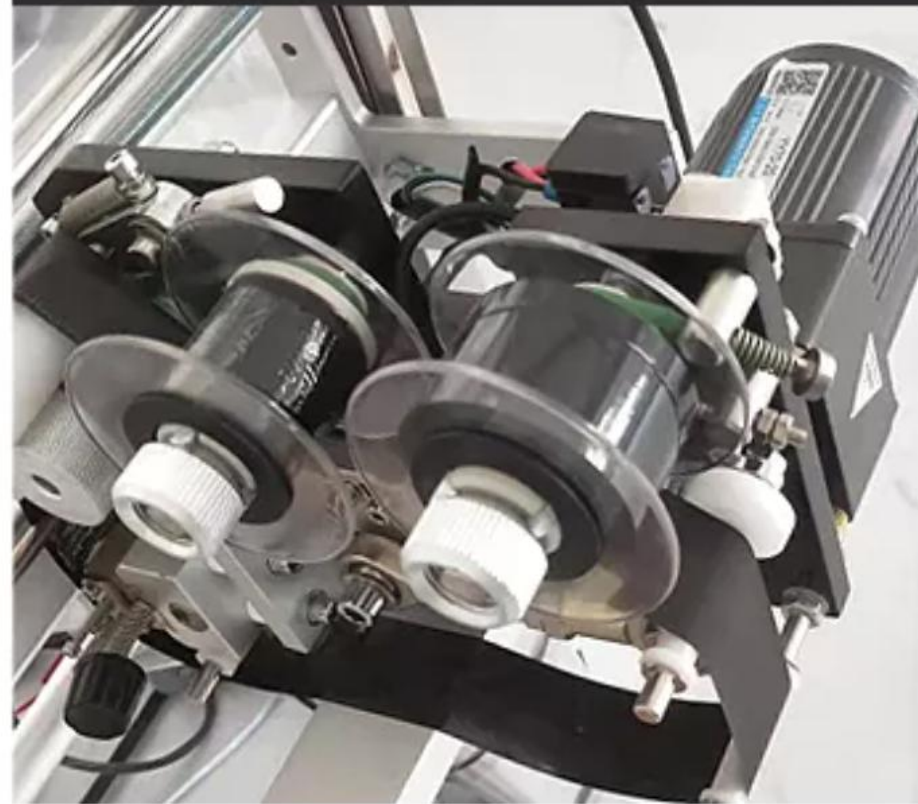

+
USE
DETAILS

**High-
Efficiency**

INSTALL FILM ROLL

Put the film roll on the holder and width former

POWER ON

Connect the data cable, turn on the power switch

SET THE FILLING DATA

Set the filling weight and speed

Cursor Locator And Ribbon Printer Included With Machine

Cursor locator

Ribbon printer

MULTI-FUNCTION PACKAGING MACHINES

Packable granular and powdered materials

Back seal

SCOPE OF APPLICATION

Suitable for candy, hard nut, raisin, peanut, melon seeds, chips, chocolate, biscuit and other big grains or irregular shape products auto weighing packing.