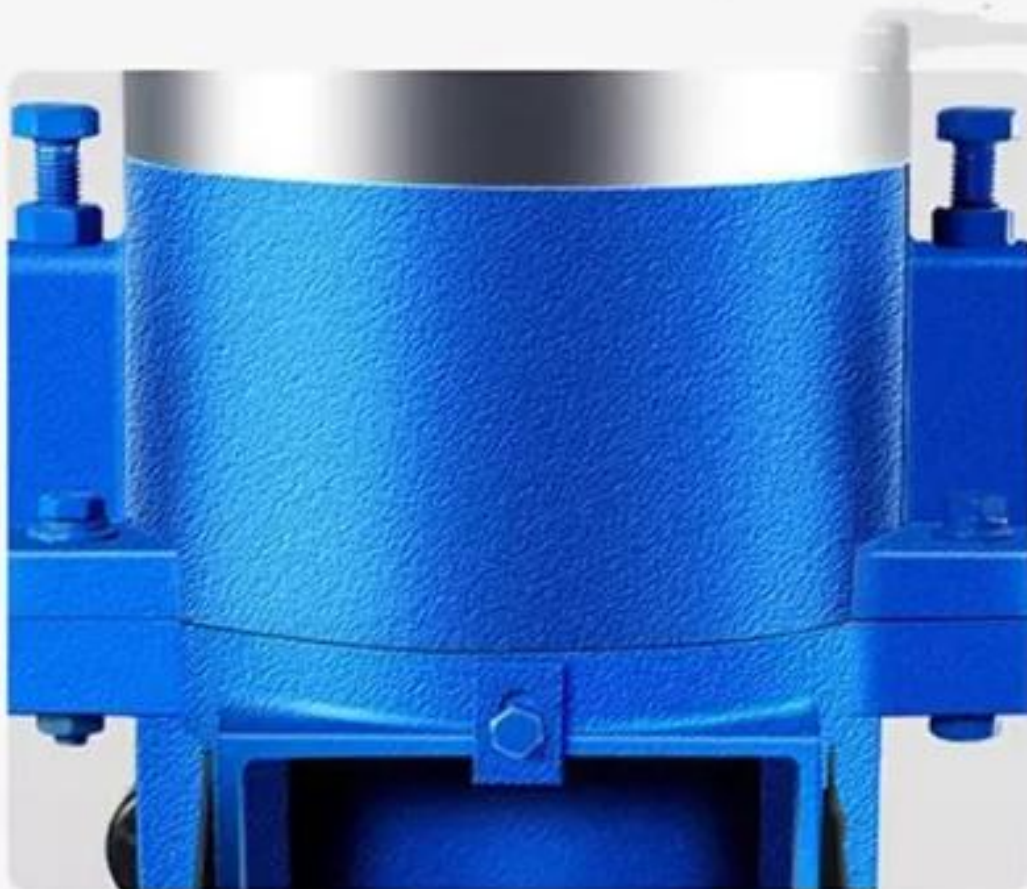

▶ Fuselage paint

Adjusting nut ▶