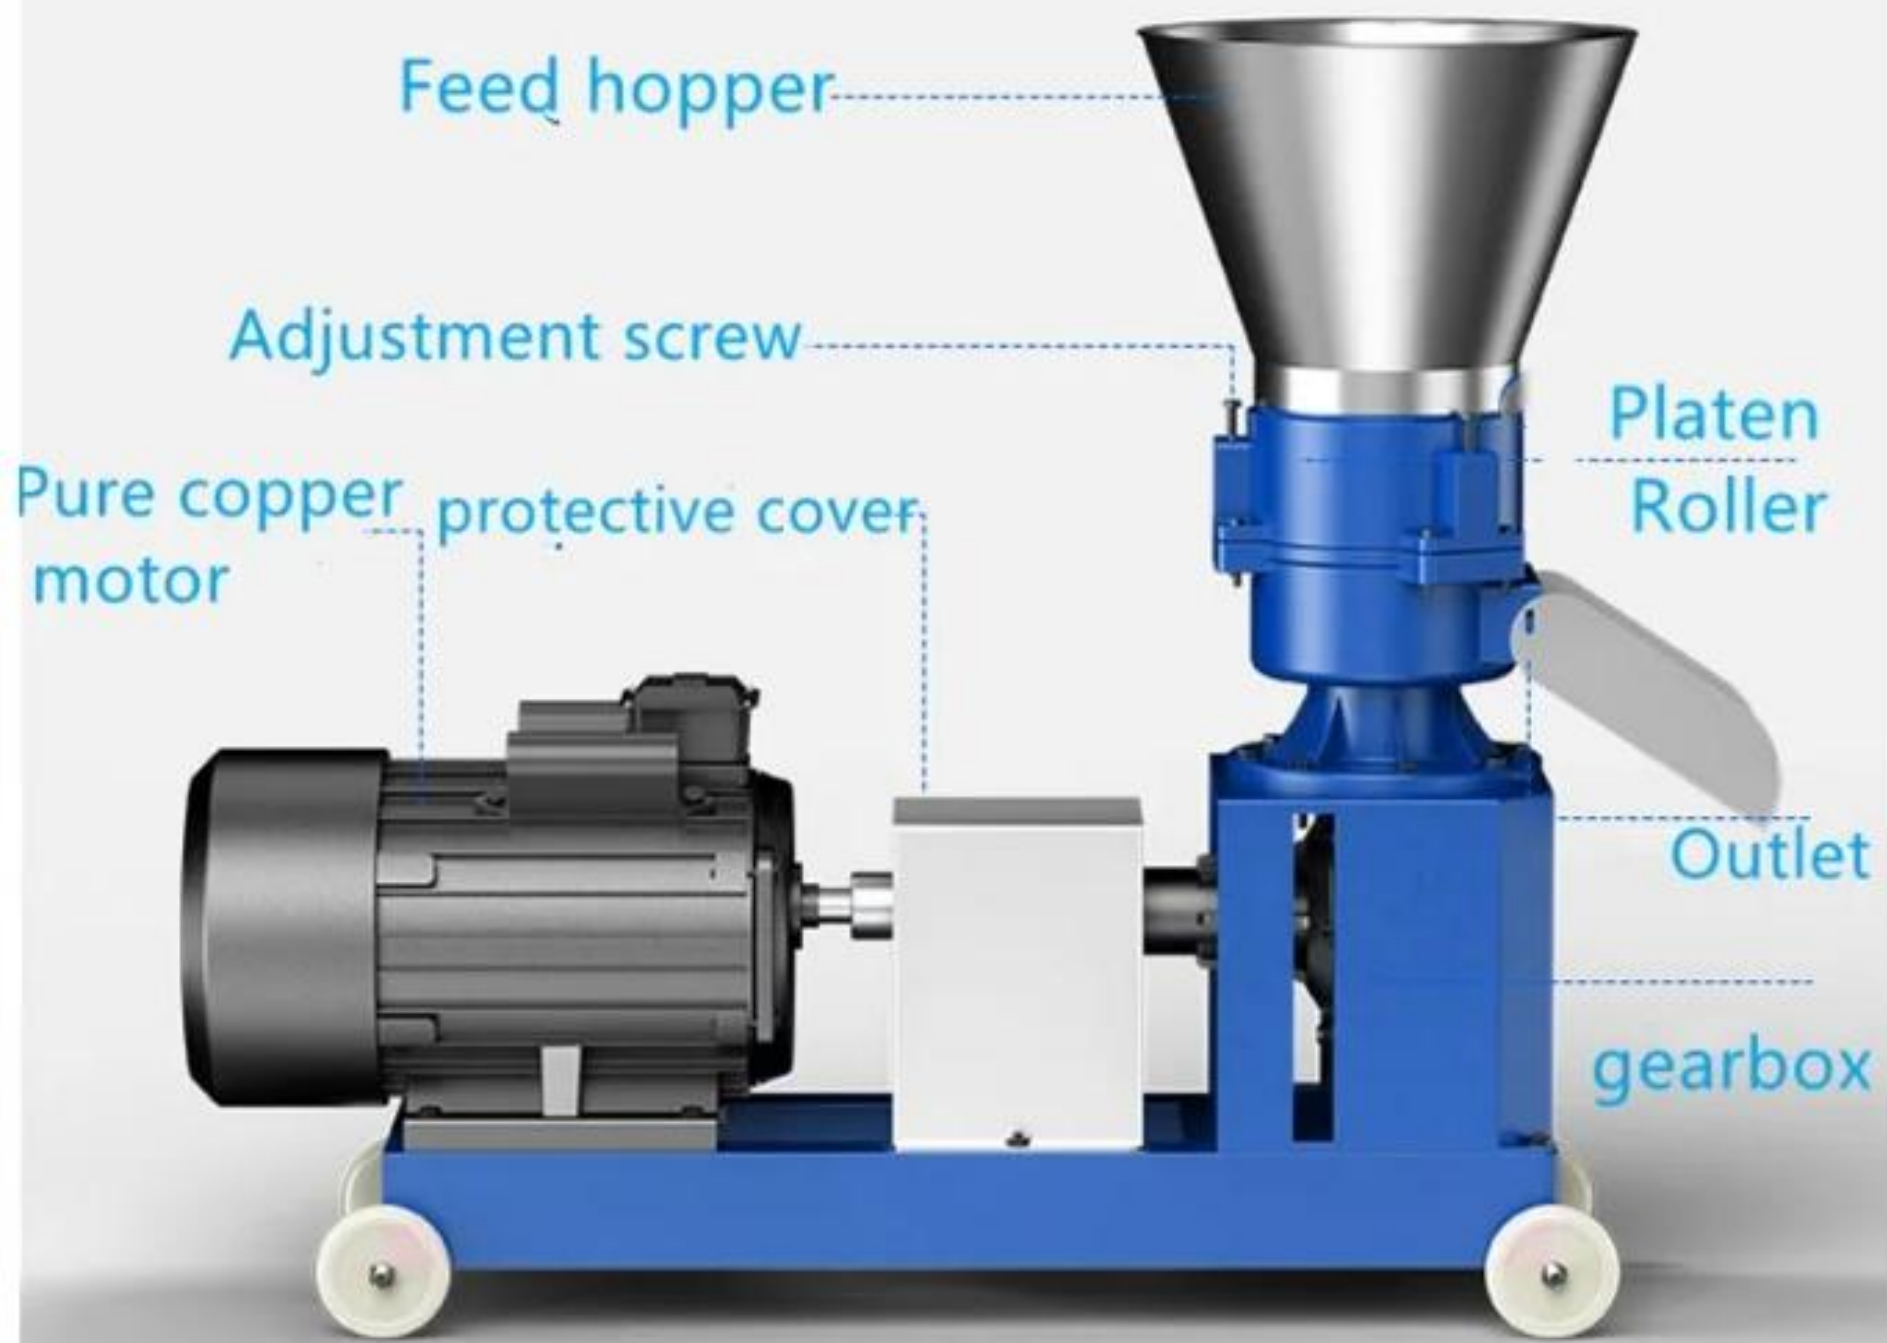

Discharge
aperture
8mm

Apply to:
large fish,
large birds

Application

EFFECT

Corn grain

Weed grain

Straw grain

Sawdust particles

Peanut shell particles

Dog food minced meat particles

Feed hopper

Adjustment screw

Pure copper protective cover motor

Platen Roller

Outlet

gearbox