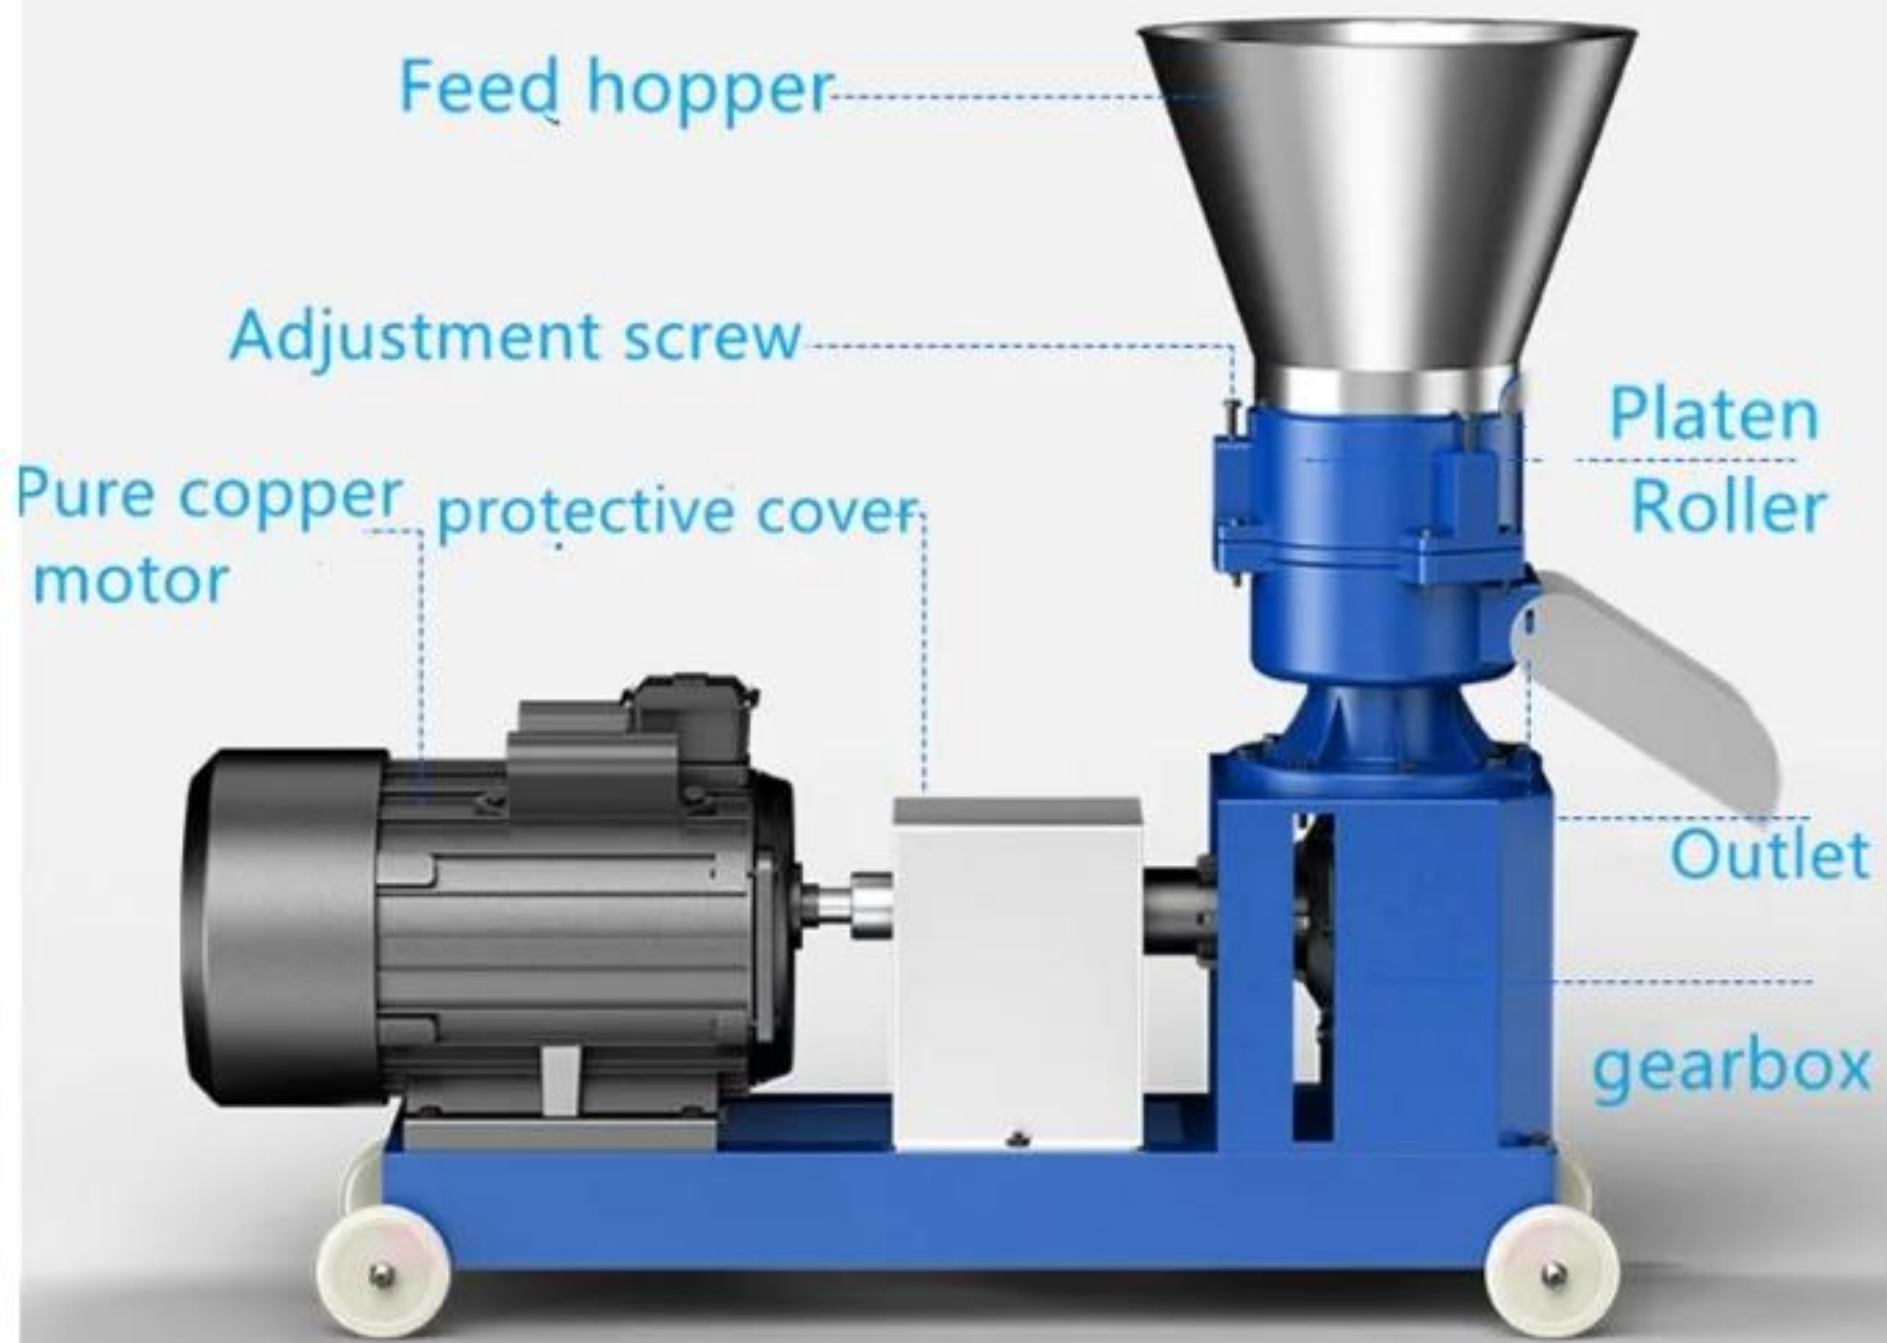

Wood Pellet Machine

Model Yukti 427

20HP

HD

HEAVY-DUTY

2mm

3mm

4mm

5mm

6mm

Feed hopper

Adjustment screw

Pure copper protective cover motor

Platen Roller

Outlet

gearbox

Adjusting nut ▶

▶ Increase export
of raw materials

Widen and
enlarge import ▶
material

▶ nylon PA

Fuel tank cap

Work Flow

Technical Details

Model:- Yukti 427. **Dimension:-** 1220*530*1190mm. **Production Capacity:-** 500-800Kg/H. **Weight:-** 279 Kg. **Pellet Diameter:-** 4-10mm Any One. **Number Of Roller:-** 2. **Input Sawdust Size:-** Below 3mm. **Motor Power:-** 15Kw 20Hp. **Voltage:-** 380v 50hz. **Labor:-** One Each Machine. **Ideal Moisture:-** 12-15%. **Color:-** Blue. **Material:-** High Grade Carbon Steel. **Warranty:-** One Year. **Shipping:-** All India Free. **Service:-** Online.