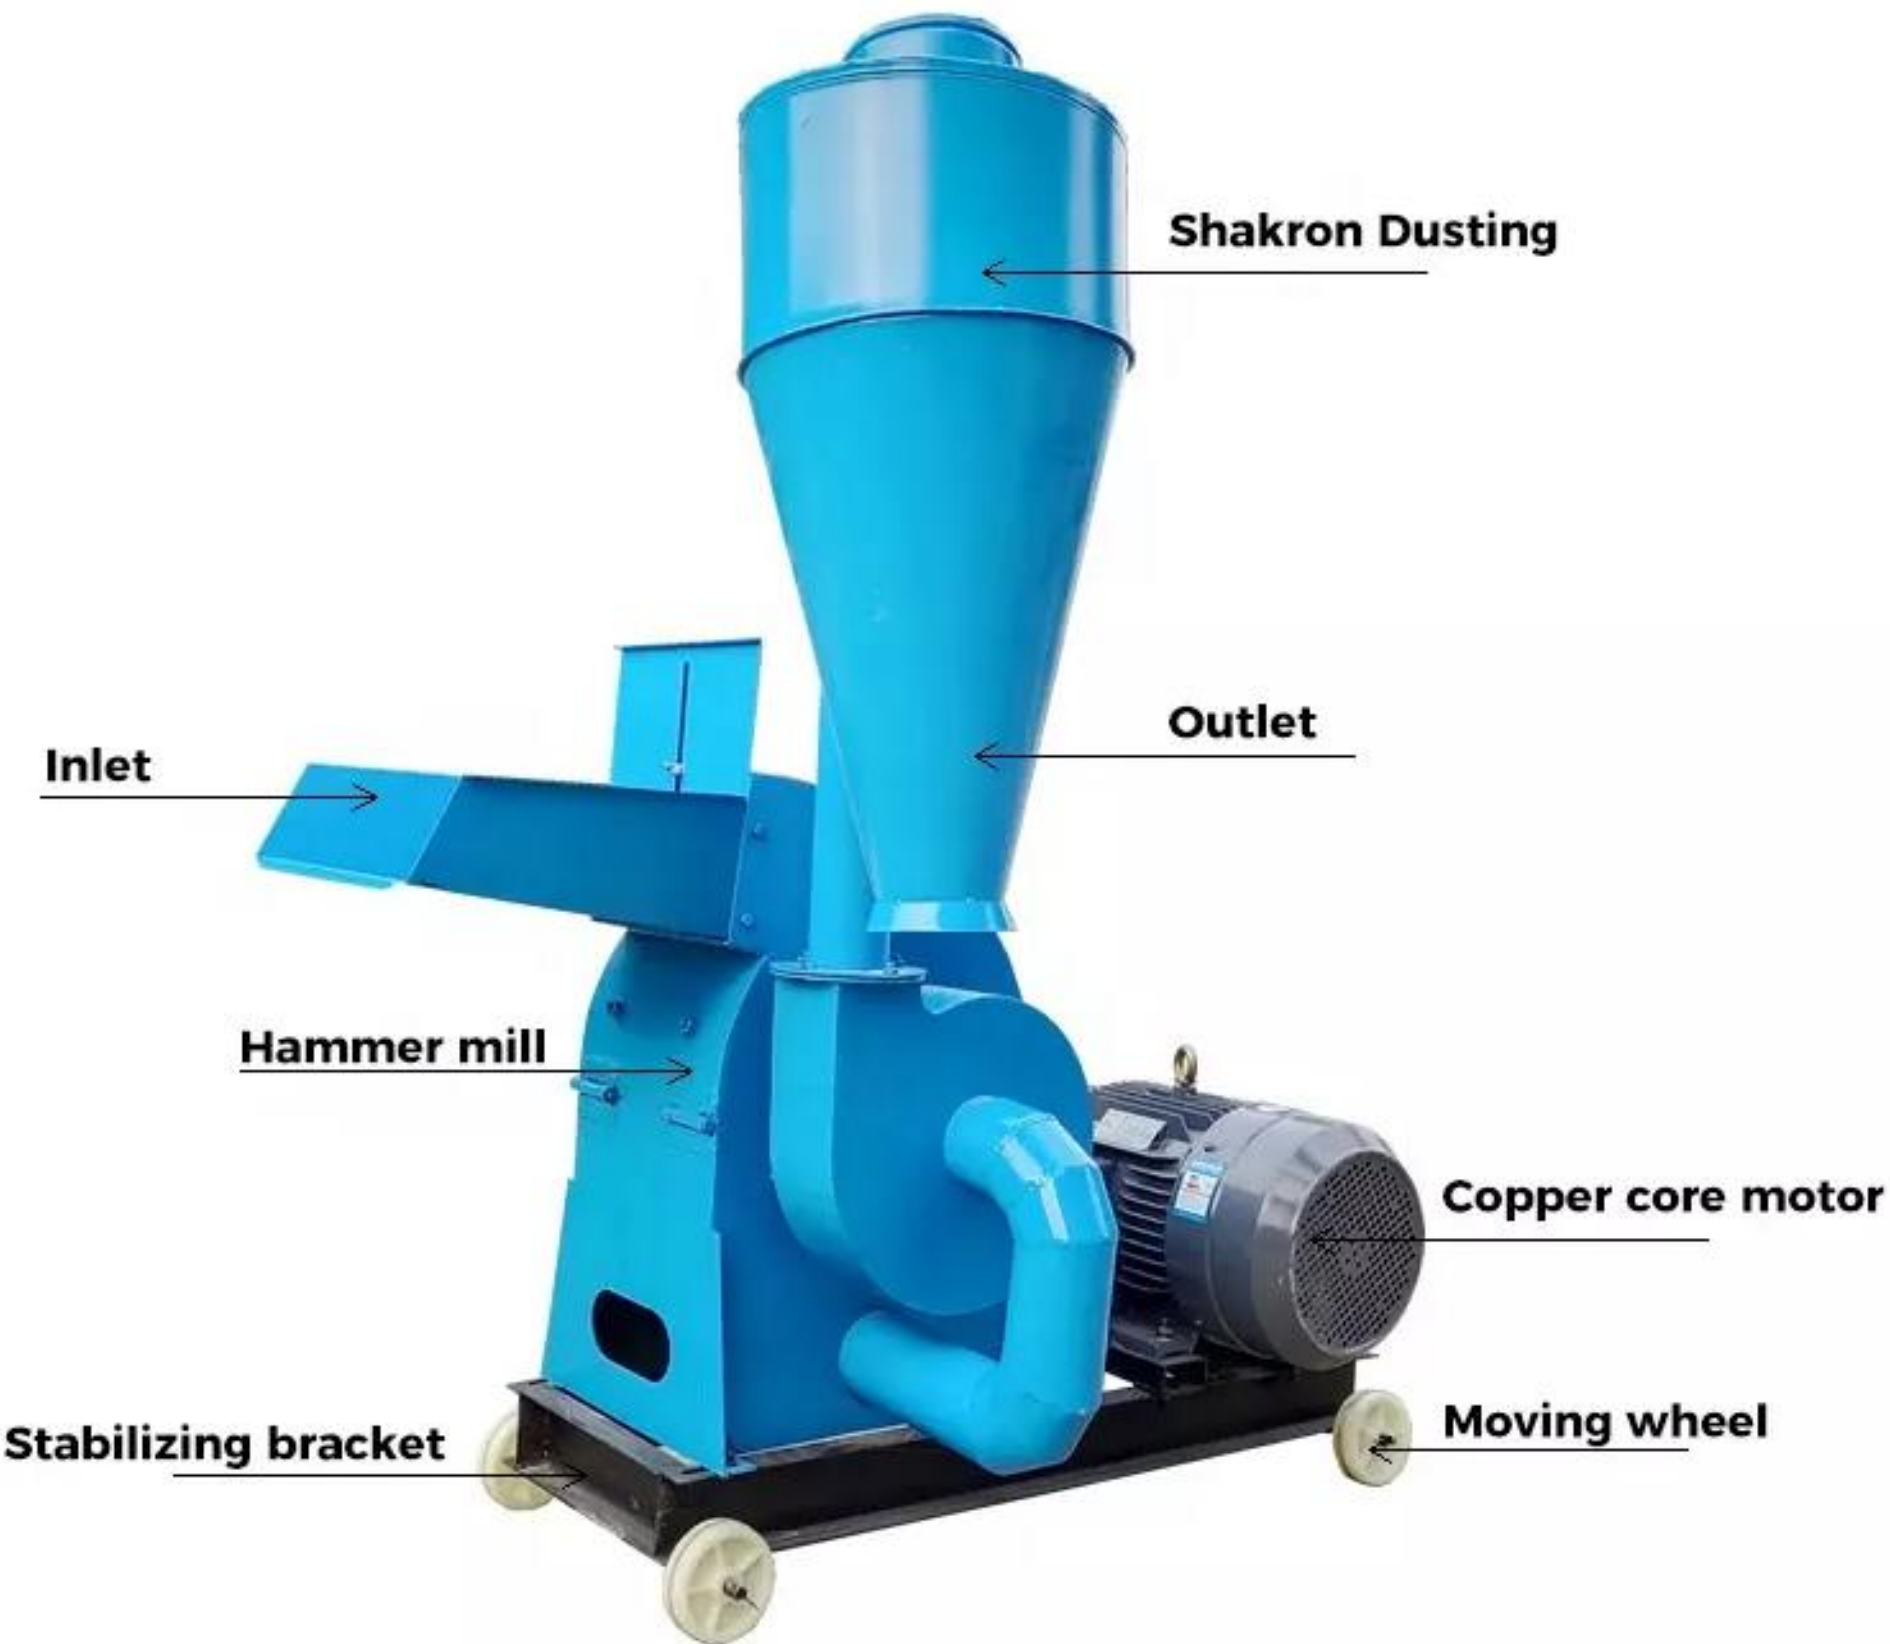

Corn Cob Straw Grains Hammer Mill

Model Yukti 402

30HP

HD HEAVY-DUTY

Hammer mill

Source manufacturer quality assurance

Corn kernels

Cornmeal

Manganese steel hammer

High speed rotating
hammer type
crushing structure

×

Thickened and widened feed inlet

Thickened and widened
feed inlet.

×

Large capacity export

Large capacity export
It's labor-saving and
convenient.
It's my good helper

×

Grease filling hole

The speed of the pulverizer is high
Good lubrication should
be maintained.

Strong power

×
**Thickened wear-resistant
Cast iron lining plate**

Real materials

STRONG MOTOR

High power Strong power super stable

Technical Details

Model:- Yukti 402. **Motor Power:-** 22Kw (30hp). **Capacity:-** 800-1500Kg Hour (Depend On Material Size).
Voltage:- 380V/50Hz. **Weight:-** 210kg. **Screen:-** 1~6mm. **Machine Dimension:-** 950~970~1100mm. **Number Of Hammer:-** 32. **Body Material:-** Carbon Steel. **Input Size:-** 1~12mm. **Shipping:-** All India Free. **Warranty:-** 1 Year.
Service:- Online.