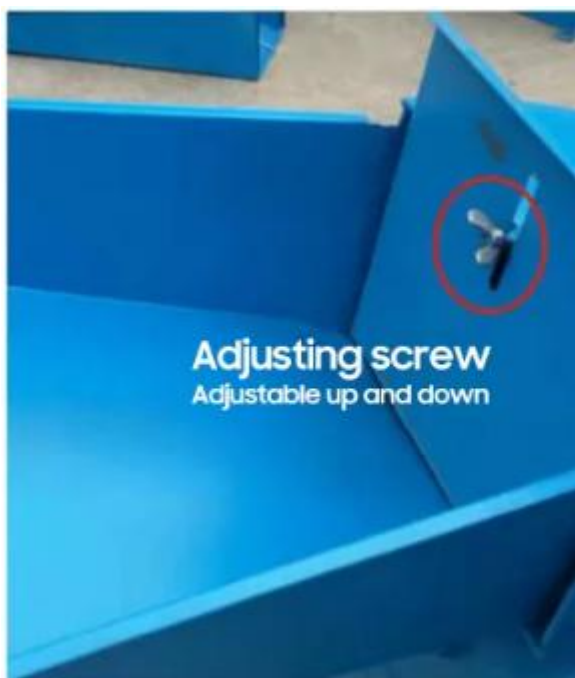

Manganese steel hammer

High speed rotating
hammer type
crushing structure

×

Thickened and widened feed inlet

Thickened and widened
feed inlet.

×

Large capacity export

Large capacity export
It's labor-saving and
convenient.
It's my good helper

×

Grease filling hole

The speed of the pulverizer is high
Good lubrication should
be maintained.

Strong power

×
**Thickened wear-resistant
Cast iron lining plate**

Real materials

STRONG MOTOR

High power Strong power super stable