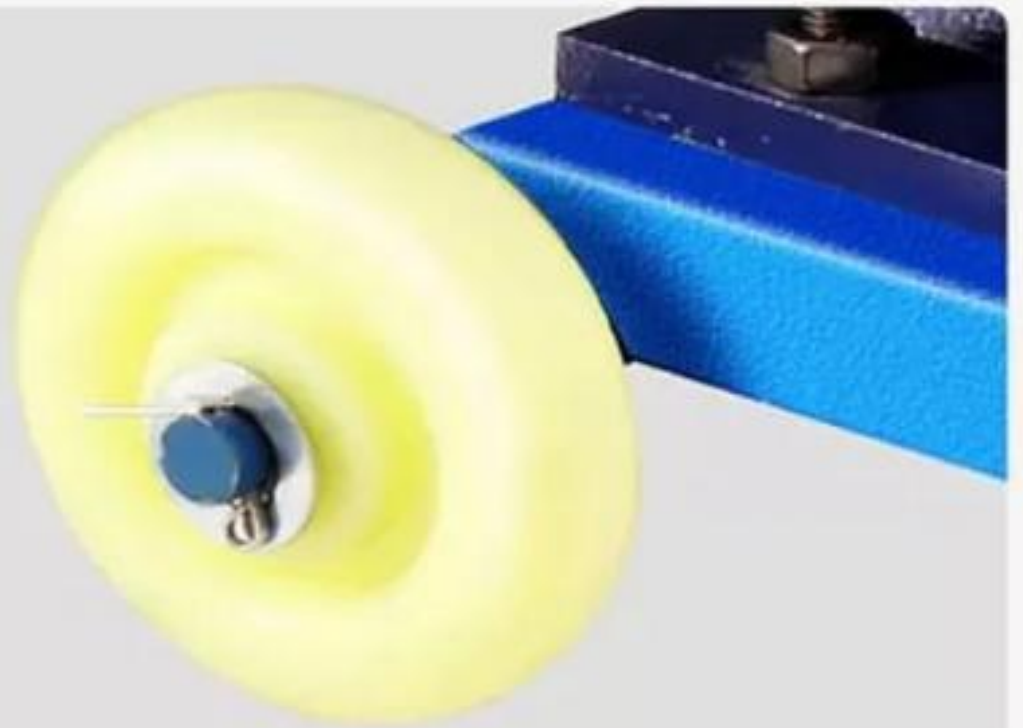

▶ nylon PA

Fuel tank cap