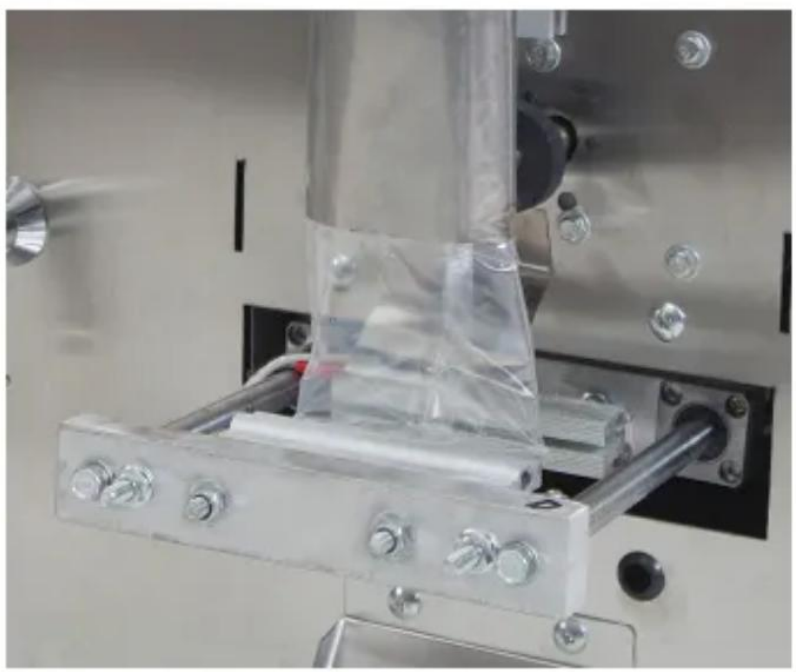

**High-
Efficiency**

INSTALL FILM ROLL

Put the film roll on the holder and width former

POWER ON

Connect the data cable, turn on the power switch

SET THE FILLING DATA

Set the filling weight and speed

SET THE PACKING DATA

Cursor Locator And Ribbon Printer Included With Machine

Cursor locator

Ribbon printer

MULTI-FUNCTION PACKAGING MACHINES

Packable granular and powdered materials

SIMPLE OPERATION

1 Pour in the material

2 Set weight and speed

3 Set temperature
And bag length, etc

4 Automatic feeding
Sealed packaging

Back seal

SCOPE OF APPLICATION

Suitable for candy, hard nut, raisin, peanut, melon seeds, chips, chocolate, biscuit and other big grains or irregular shape products auto weighing packing.